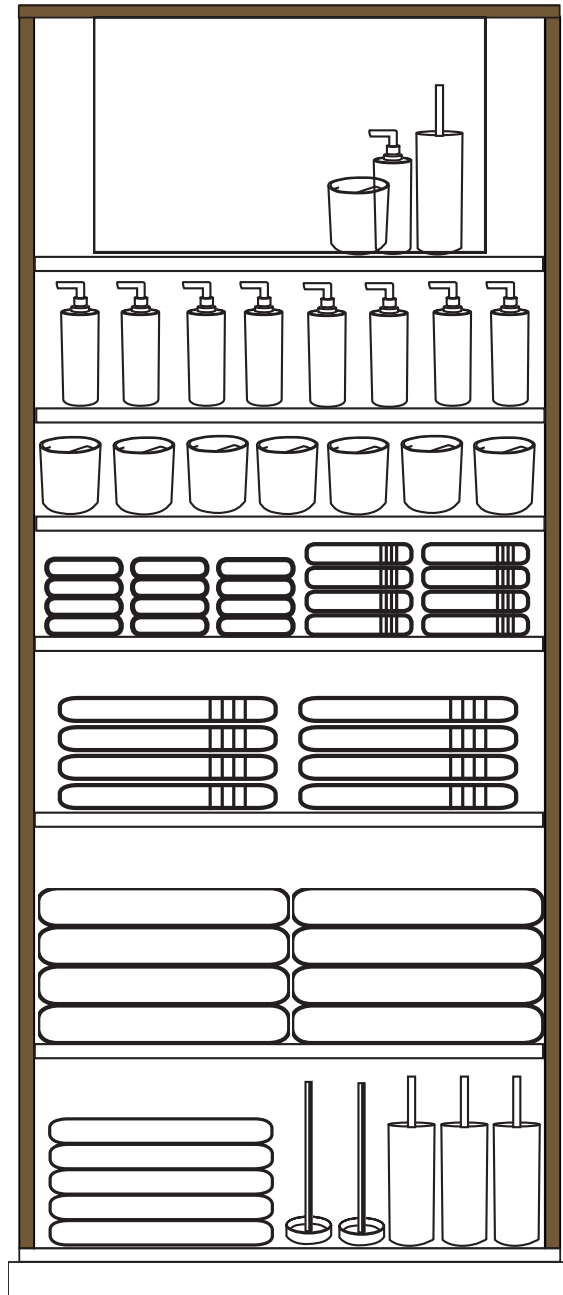

BATHROOM PLAN OGRAM

February '16

WELCOME TO BATHROOM

Towels need to be merchandised light to dark and from left to right. Towels need to be folded consistently and with face washers and hand towels at the top moving down to bath towels, sheets and mats.

Bath accessories need to be merchandised with towels with smaller pieces together on one shelf and larger pieces such as the toilet brush on the bottom shelf with the bath mats. As there are more accessories than towels, some ranges will have to shelf share.

Shower curtains need to be displayed on curtain arms and need to be hung from light to dark, left to right with F5 tickets. Packaged product should be housed on shelving next to the hanging display.

If space permits, discontinued stock should be pulled into a separate bay (in relevant departments) of a low gondola with 'Last chance to Buy' shelf cards displayed. (These were supplied previously). Otherwise product can be incorporated back into relevant looks within each department. Please refer to the permanent markdown list supplied by Kylie Neighbour.

Tableware Fixture Bay Requirements

Towels and Accessories: 9
 Shower Curtains: 2
 Shower Caddies: 1
 Bins: 1

Bulk stacks

Scully toilet brush

Dump bin

Petal bathmats
 Alma bathmats

TOWELS & ACCESSORIES

MANNING towel range in white, **CUBA** bathmat in white, **DALE** dispenser, tumbler & toilet brush holder, **REIGN** dispenser, tumbler & toilet brush holder