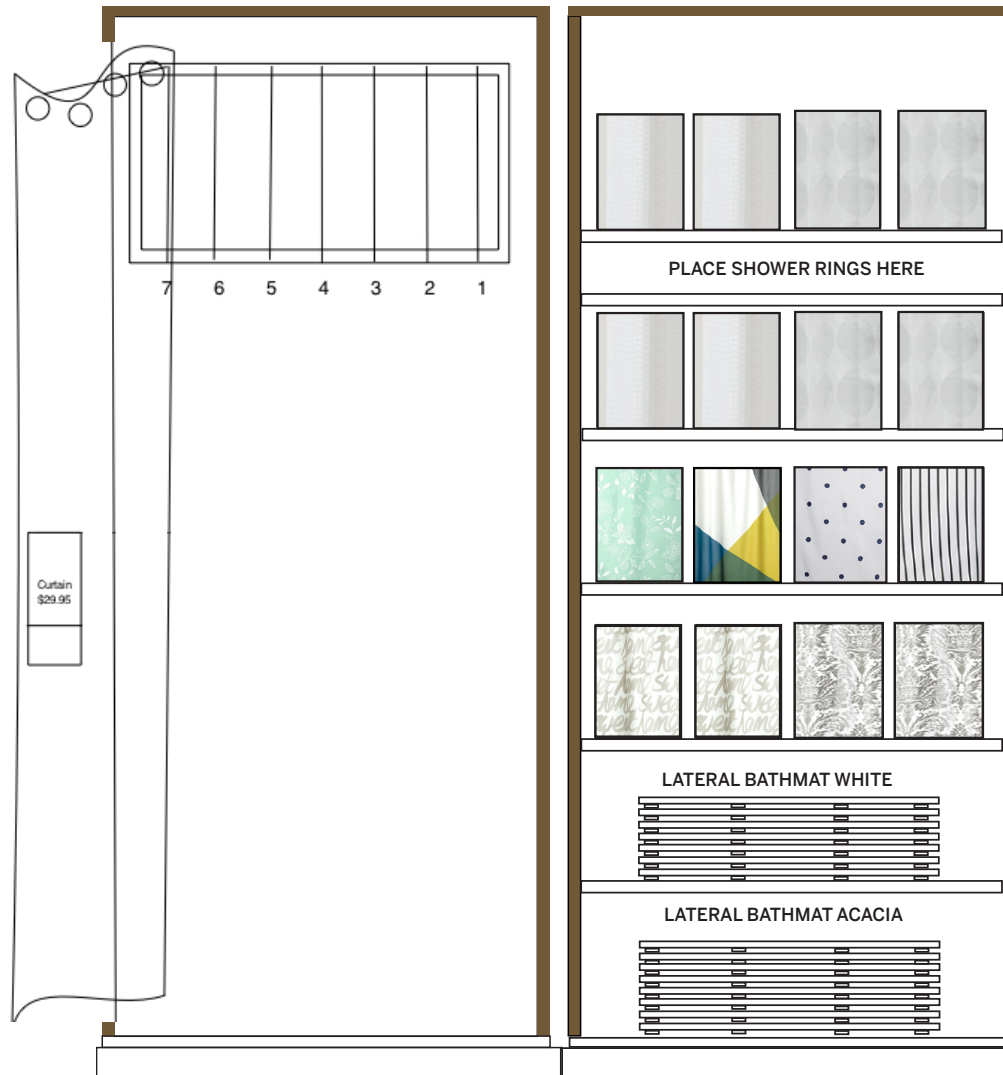

SHOWER CURTAINS

WAFFLE in white, **SPOT** in white, **CHELSEA** in mint, **COLOURFIELD** in multi, **HOLIDAY SPOT** in navy,
HOLIDAY STRIPE in navy, **HOME SWEET HOME**, **ANTONIETTE** in grey

---