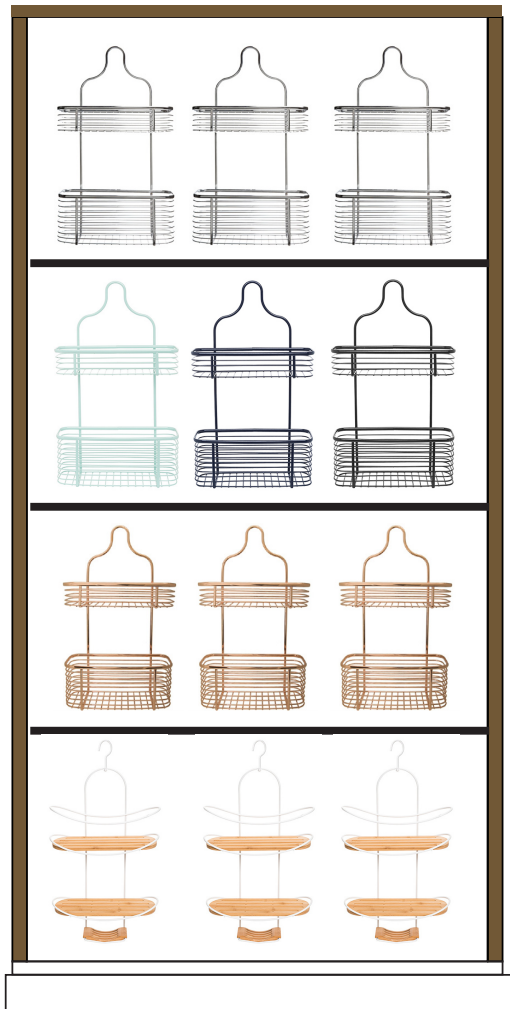

Shower curtains need to be displayed on curtain arms and need to be hung from light to dark, left to right with F5 tickets. Packaged product should be housed on shelving next to the hanging display.

If space permits, discontinued stock should be pulled into a separate bay (in relevant departments) of a low gondola with 'Last chance to Buy' shelf cards displayed. (These were supplied previously). Otherwise product can be incorporated back into relevant looks within each department. Please refer to the permanent markdown list supplied by Kylie Neighbour.

Tableware Fixture Bay Requirements

Towels and Accessories: 9
 Shower Curtains: 2
 Shower Caddies: 1
 Bins: 1

Bulk stacks

Scully toilet brush

Dump bin

Petal bathmats
 Alma bathmats

TOWELS & ACCESSORIES

MANNING towel range in white, **CUBA** bathmat in white, **DALE** dispenser, tumbler & toilet brush holder, **REIGN** dispenser, tumbler & toilet brush holder

ALMA towel range in multi, **ALMA** bathmat in blue, **SOFT TOUCH** dispenser & toilet brush holder in blue & turquoise

ALMA towel range in black white, **ALMA** bathmat in white, **SOFT TOUCH** dispenser & toilet brush holder in slate

SHOWER CURTAINS

WAFFLE in white, **SPOT** in white, **CHELSEA** in mint, **COLOURFIELD** in multi, **HOLIDAY SPOT** in navy,
HOLIDAY STRIPE in navy, **HOME SWEET HOME**, **ANTONIETTE** in grey

BATHROOM ACCESSORIES