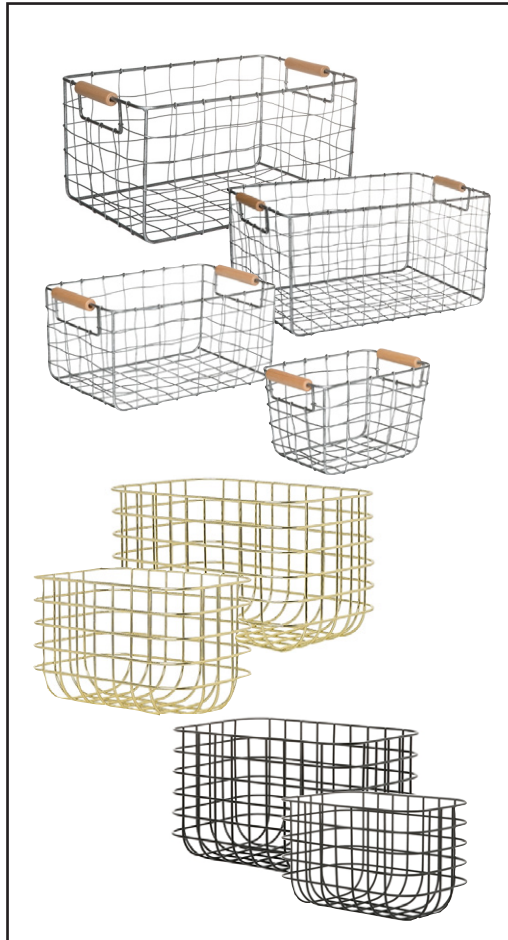

## WELCOME TO STORAGE

Natural storage needs to be merchandised light to dark and from left to right. With each bay, start with the smallest basket at a shopable height then proceed to larger baskets/hampers towards the bottom of the fixture. Product should run all the way to the top of each fixture with repeat product above the shopable shelfline.

# BASKETS

NITO baskets in med & dark brown

HAVEN storage bags,  
ARROW basket and hamper

LORDELLE basket, OTTO baskets  
in black, TEO baskets,  
DESMOND basket

LIEN baskets in black,  
DIPPED basket, HAHN basket,  
TYRE basket

# BASKETS

If space is limited, merchandise in office area.

**POLO** storage boxes and hamper

**MESH** baskets,  
**MILENA** baskets in brass and  
matte black

**JAX** baskets

**SAX** storage bags in silver and  
natural, **SILVA** baskets