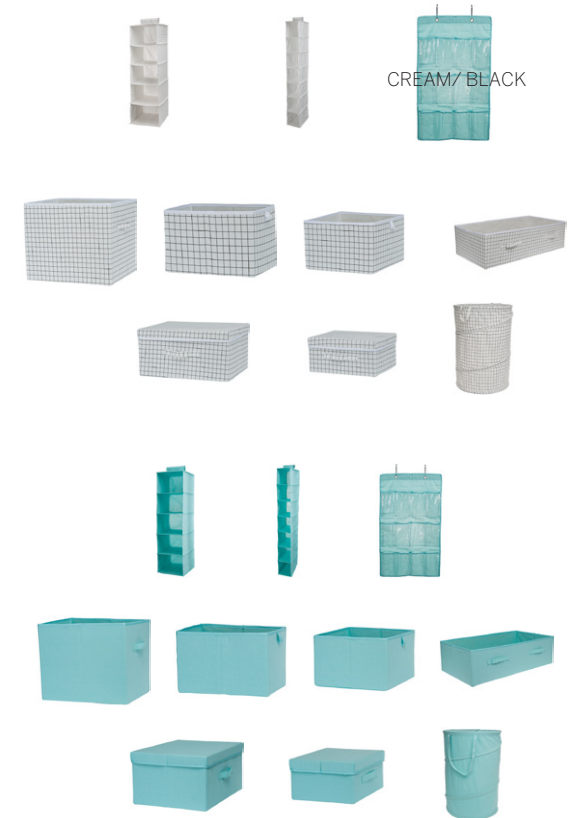

# BASKETS

**NITO** baskets in teal

**LAGUNA** basket and hampers,  
**FORTITUDE** baskets in blue

**MINA** baskets in red and green,  
**FIESTA** hamper

**BIZZARE** baskets, **TOTES** bags

# BASKETS

Please display together in a bay or plinth.

---

**BOARDER** hampers,  
**CABIN WASHED** hampers

---

---

**TRACERY** hampers,  
**OLSEN** hamper, **WILLOW** basket

---

# SHOE RACKS/COAT HANGERS/WARDROBE STORAGE

**BRAVO** shoe rack, **HENRY** shoe rack,  
**MONASH** shoe rack

**COUTURE** coat hanger range,  
**HOLLYWOOD** coat hanger range

**PATERSON** storage range in cream/black  
and surf spray