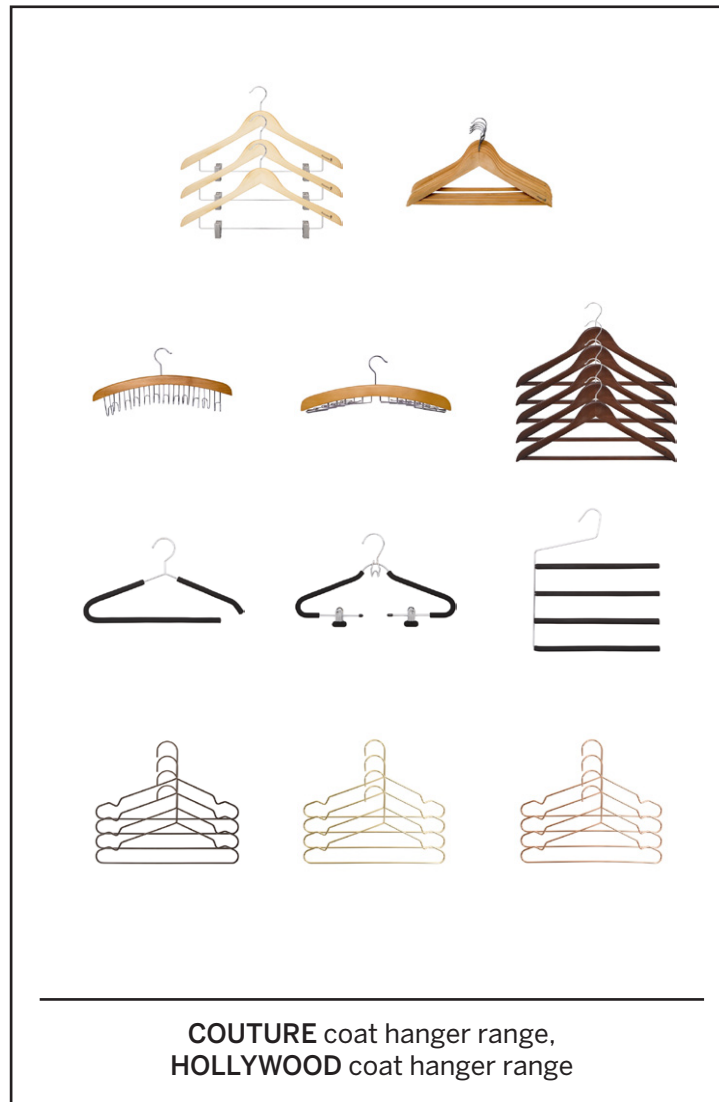

# BASKETS

Please display together in a bay or plinth.

---

**BOARDER** hampers,  
**CABIN WASHED** hampers

---

---

**TRACERY** hampers,  
**OLSEN** hamper, **WILLOW** basket

---

# SHOE RACKS/COAT HANGERS/WARDROBE STORAGE

**BRAVO** shoe rack, **HENRY** shoe rack,  
**MONASH** shoe rack

**COUTURE** coat hanger range,  
**HOLLYWOOD** coat hanger range

**PATERSON** storage range in cream/black  
and surf spray