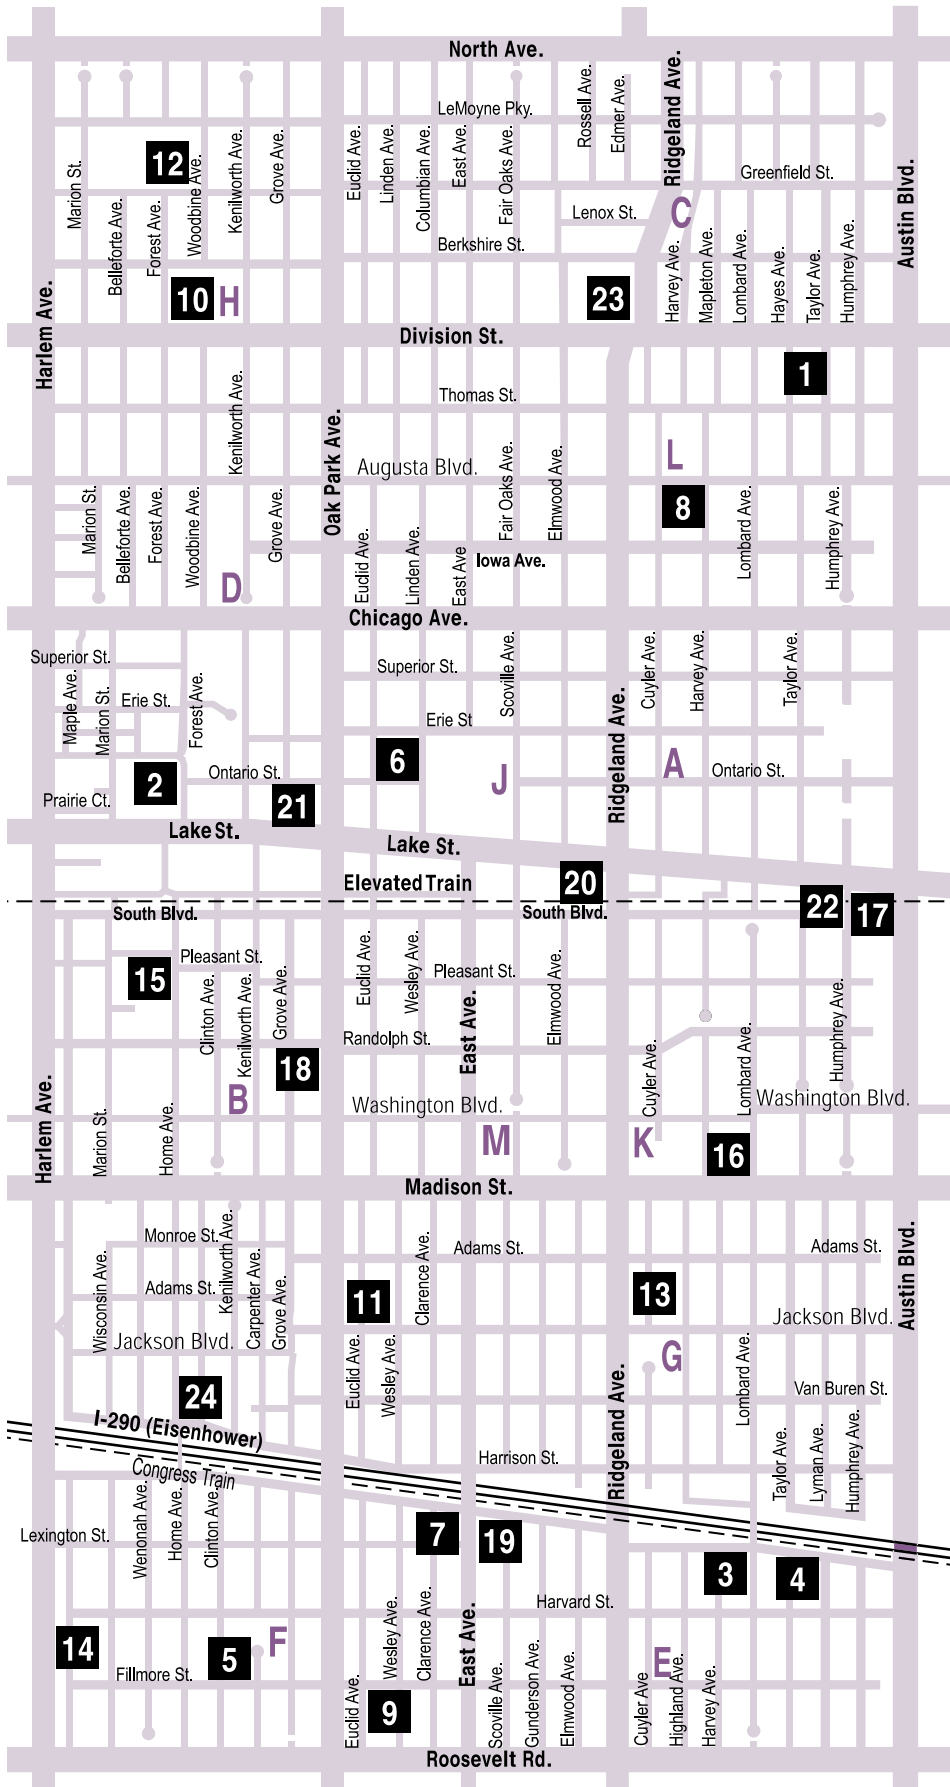

PARKS AND SCHOOLS MAP

PLEASE NOTE

No Smoking

According to Park District Ordinance 7.22, no smoking of any kind (cigarettes, cigars, pipes, or other tobacco products) is allowed on Park District property. Thank you for cooperating.

Water Only Allowed on Turf Fields at RCRC and Irving School

Water is the only consumable allowed on the turf field. No other drinks or food are permitted. This includes chewing gum, candies, seeds, oranges, Gatorade, juice, etc. Food and drink other than water will stain the turf and will cause unsanitary conditions.