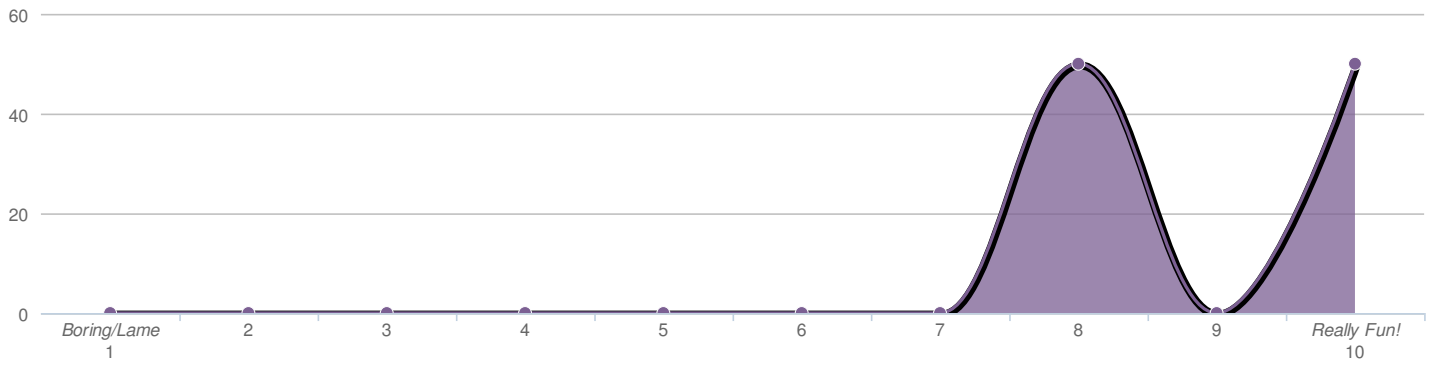

Statistics

Average 5.3

Total 7

Rental - Booking/Reservation Process

Statistics

Average 4.5

Total 2

Rental - Was your space set-up and ready for your group upon your arrival?

Rental - Appearance & Cleanliness of Rental Space/Party Room

Statistics

Average 9.0

Total 2

Rental - Birthday Party Activity

Statistics

Average 9.0

Total 2