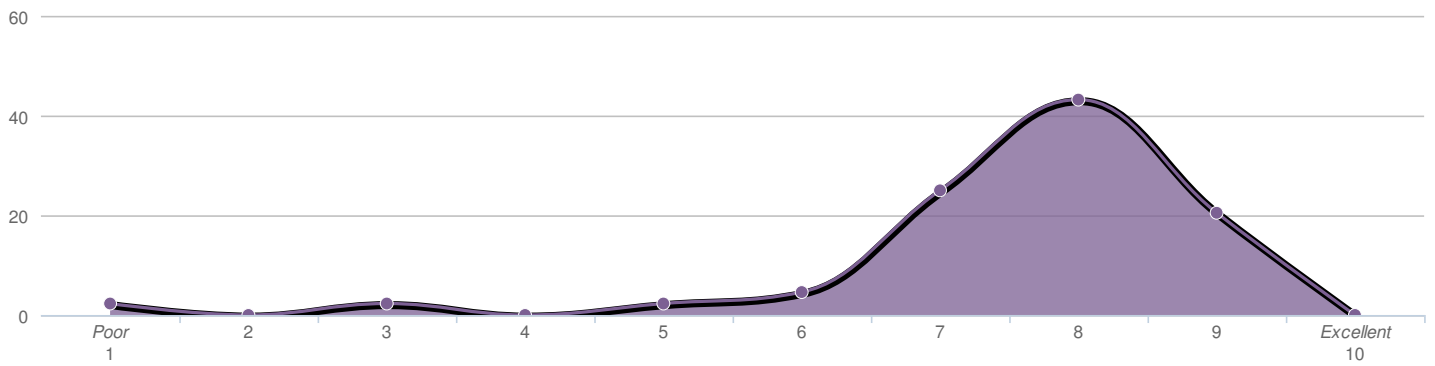

Statistics

Average 8.1

Total 389

Playground Equipment Conditions & Safety

Statistics

Average 8.4

Total 53

Playground "Fun" Factor

Statistics

Average 8.3

Total 55

Athletic Field Conditions

Statistics

Average 7.5

Total 44

Tennis Court Availability

Statistics

Average 7.7

Total 9

Tennis Court Conditions

Statistics

Average 7.9

Total 9

Swimming Pool