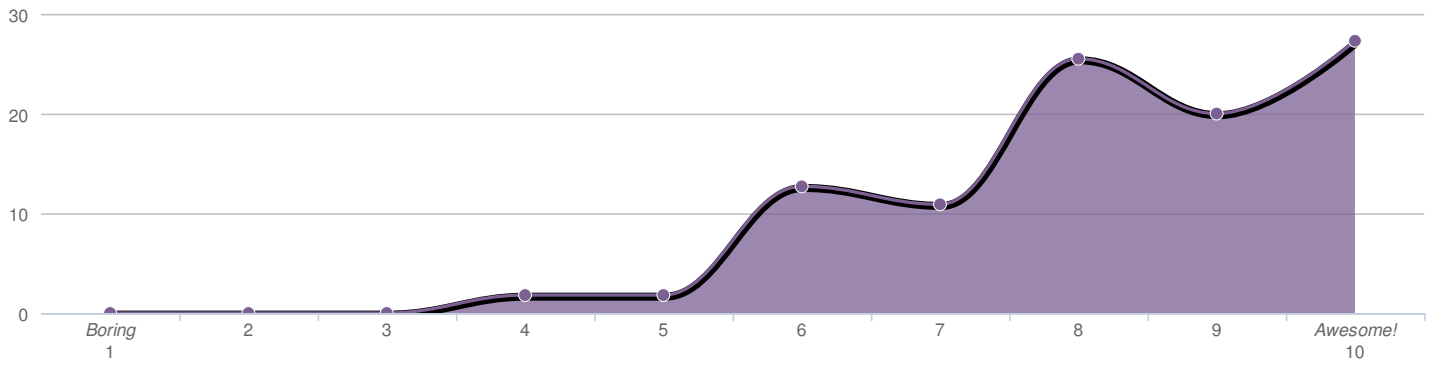

Statistics

Average 8.1

Total 389

Playground Equipment Conditions & Safety

Statistics

Average 8.4

Total 53

Playground "Fun" Factor

Statistics

Average 8.3

Total 55

Athletic Field Conditions

Statistics

Average 7.5

Total 44

Tennis Court Availability

Statistics

Average 7.7

Total 9

Tennis Court Conditions

Statistics

Average 7.9

Total 9

Swimming Pool