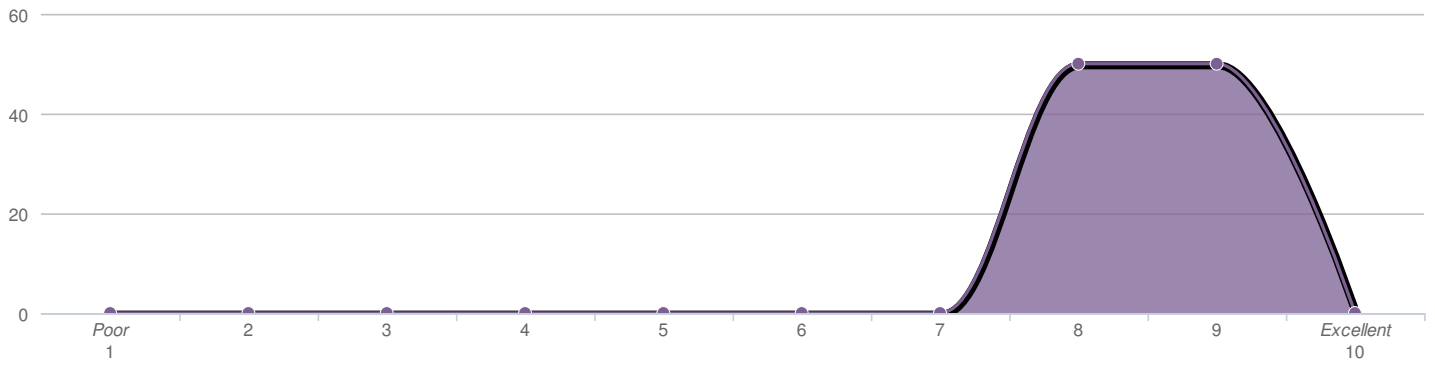

Statistics

Average 8.3

Total 55

Athletic Field Conditions

Statistics

Average 7.5

Total 44

Tennis Court Availability

Statistics

Average 7.7

Total 9

Tennis Court Conditions

Statistics

Average 7.9

Total 9

Swimming Pool