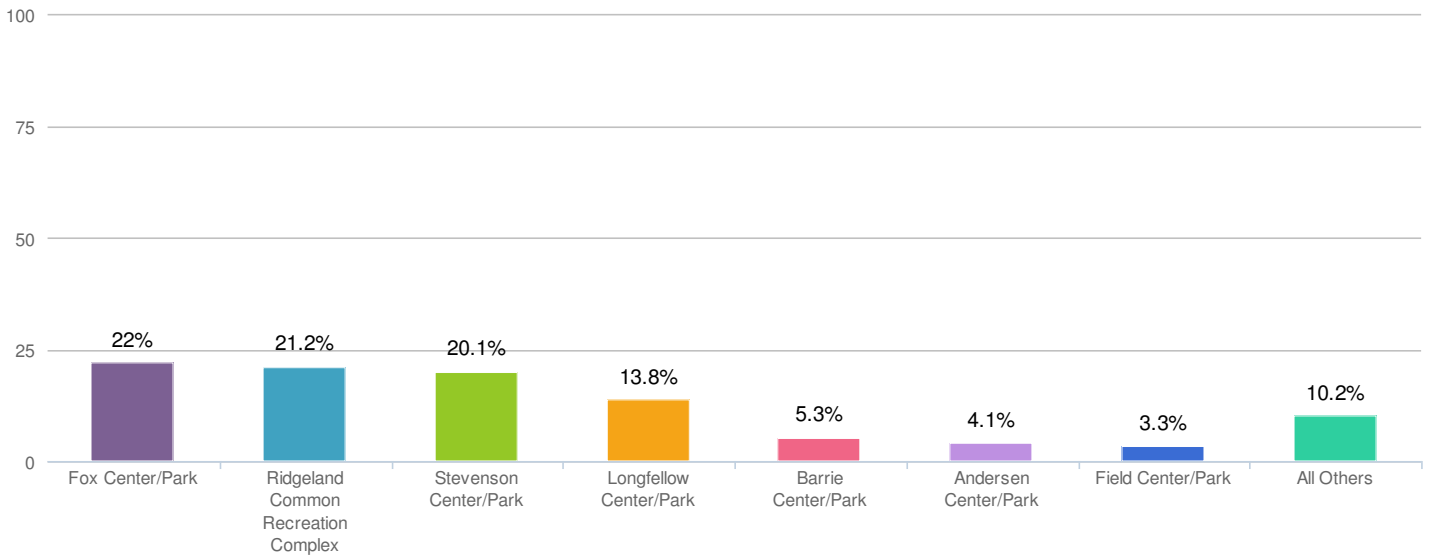

2014 Summary Report

Which Park or Facility would you like to give us feedback on today?

On average, how often do you visit the park/facility?

How did you travel to the park/facility on this day?

Which park features did you use during your most recent visit to the park/facility?

What was the main reason for visiting the park/facility?

General Appearance of the park/facility

Statistics

Average 8.4

Total 413

Convenience of Amenities (water fountains, bike racks, benches, restroom access, etc.)