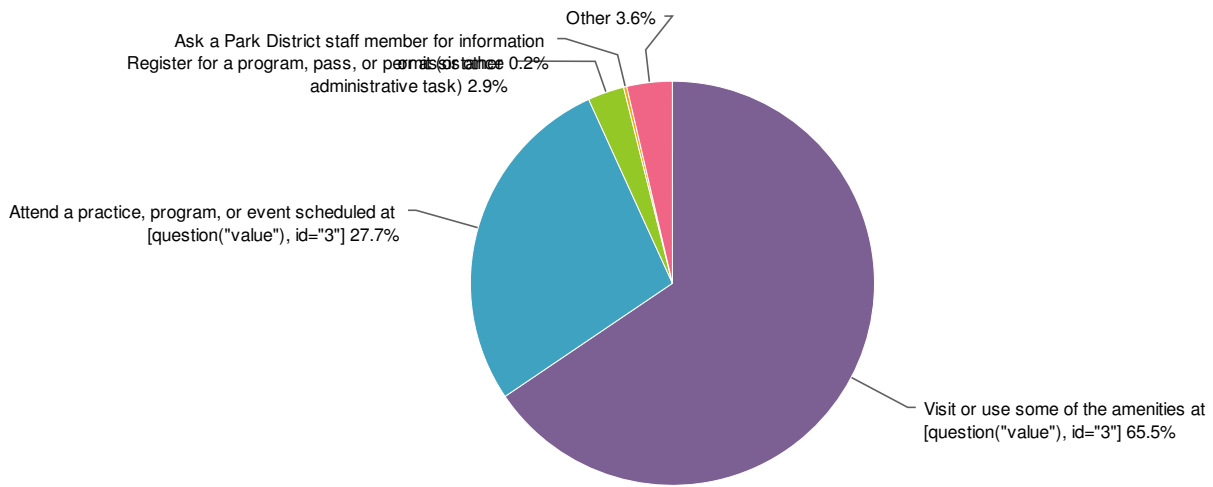

2014 Summary Report

Which Park or Facility would you like to give us feedback on today?

On average, how often do you visit the park/facility?

How did you travel to the park/facility on this day?

Which park features did you use during your most recent visit to the park/facility?

What was the main reason for visiting the park/facility?

General Appearance of the park/facility

Statistics

Average 8.4

Total 413

Convenience of Amenities (water fountains, bike racks, benches, restroom access, etc.)