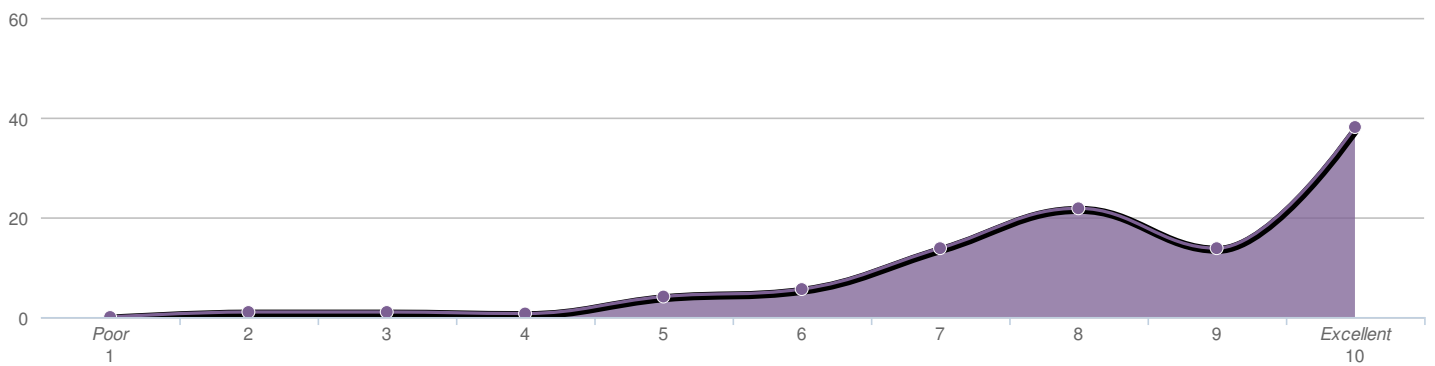

What was the main reason for visiting the park/facility?

General Appearance of the park/facility

Statistics

Average 8.4

Total 413

Convenience of Amenities (water fountains, bike racks, benches, restroom access, etc.)

Statistics

Average 8.3

Total 413

Park & Facility Signage

Statistics

Average 8.4

Total 412

Staff Friendliness & Expertise

Statistics

Average 9.1

Total 394

Personal Safety & Security

Statistics

Average 8.9

Total 399

Overall Experience