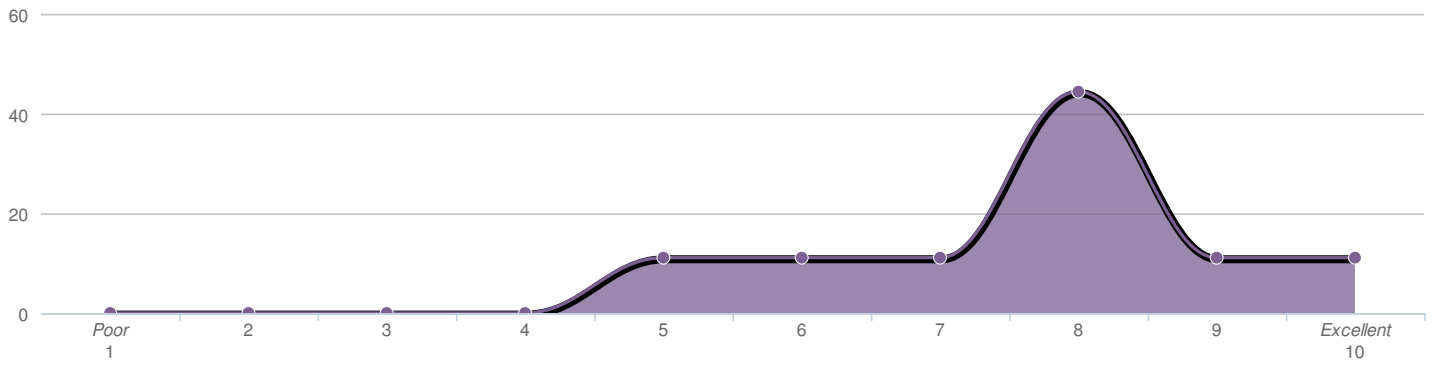

Statistics

Average 8.3

Total 55

Athletic Field Conditions

Statistics

Average 7.5

Total 44

Tennis Court Availability

Statistics

Average 7.7

Total 9

Tennis Court Conditions

Statistics

Average 7.9

Total 9

Swimming Pool