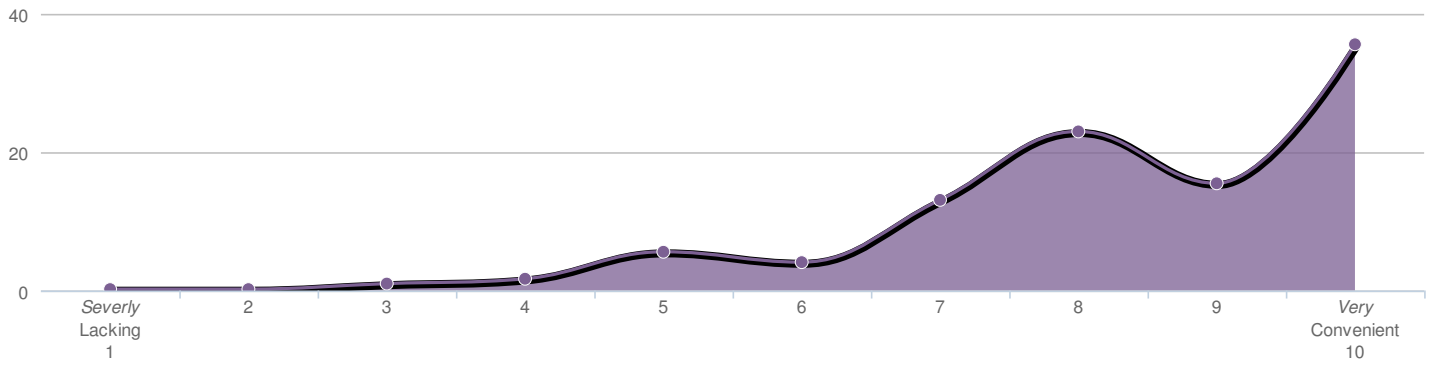

What was the main reason for visiting the park/facility?

General Appearance of the park/facility

Statistics

Average 8.4

Total 413

Convenience of Amenities (water fountains, bike racks, benches, restroom access, etc.)

Statistics

Average 8.3

Total 413

Park & Facility Signage

Statistics

Average 8.4

Total 412

Staff Friendliness & Expertise

Statistics

Average 9.1

Total 394

Personal Safety & Security

Statistics

Average 8.9

Total 399

Overall Experience