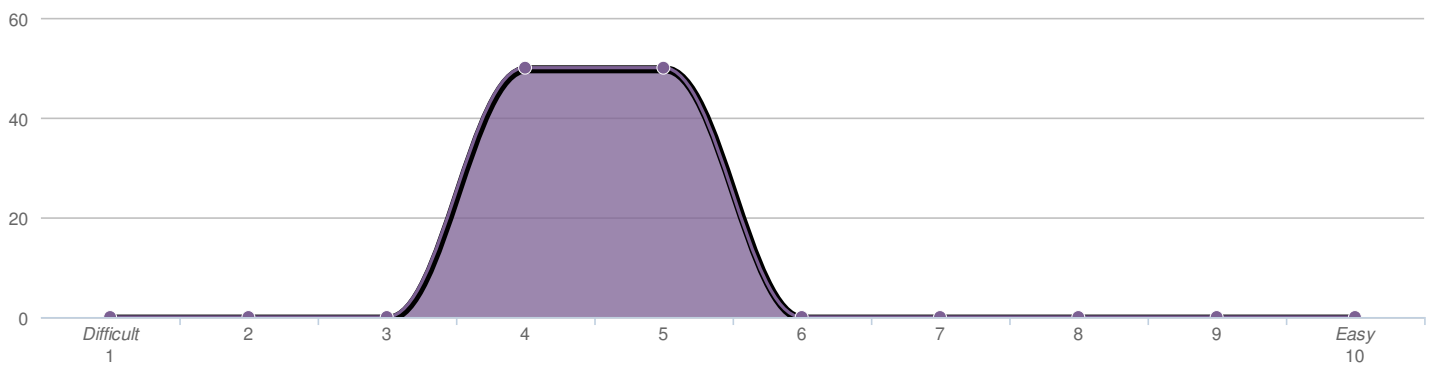

Statistics

Average 7.7

Total 9

Tennis Court Conditions

Statistics

Average 7.9

Total 9

Swimming Pool

Statistics

Average 8.5

Total 4

Ice Quality

Statistics

Average 6.6

Total 9

Concessions & Vending

Statistics

Average 5.3

Total 7

Rental - Booking/Reservation Process

Statistics

Average 4.5

Total 2

Rental - Was your space set-up and ready for your group upon your arrival?