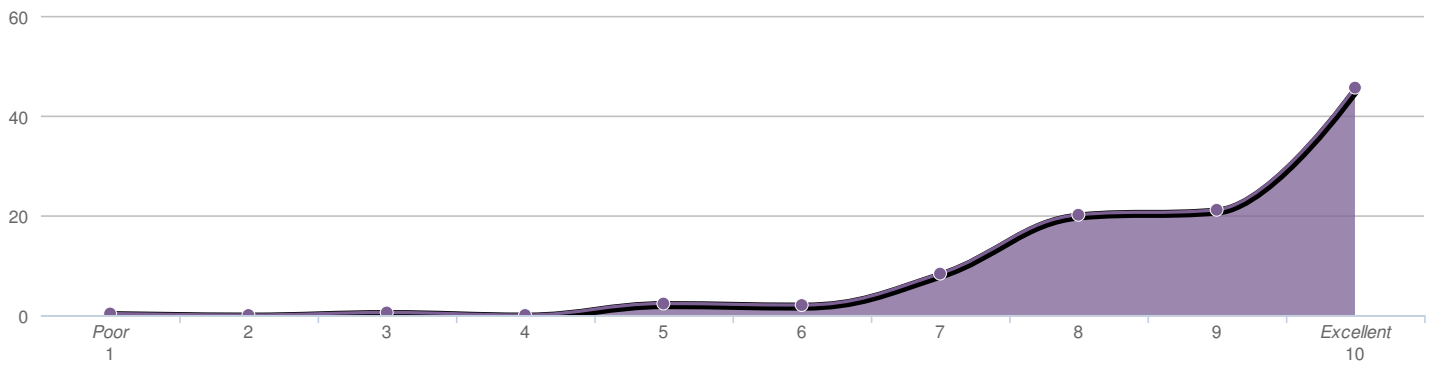

What was the main reason for visiting the park/facility?

General Appearance of the park/facility

Statistics

Average 8.4

Total 413

Convenience of Amenities (water fountains, bike racks, benches, restroom access, etc.)

Statistics

Average 8.3

Total 413

Park & Facility Signage

Statistics

Average 8.4

Total 412

Staff Friendliness & Expertise

Statistics

Average 9.1

Total 394

Personal Safety & Security

Statistics

Average 8.9

Total 399

Overall Experience