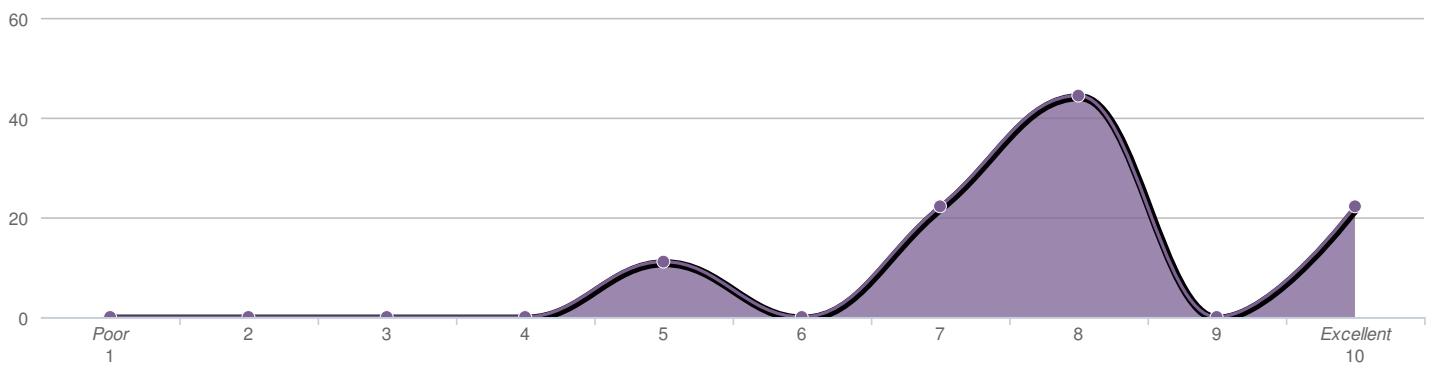

Statistics

Average 8.3

Total 55

Athletic Field Conditions

Statistics

Average 7.5

Total 44

Tennis Court Availability

Statistics

Average 7.7

Total 9

Tennis Court Conditions

Statistics

Average 7.9

Total 9

Swimming Pool