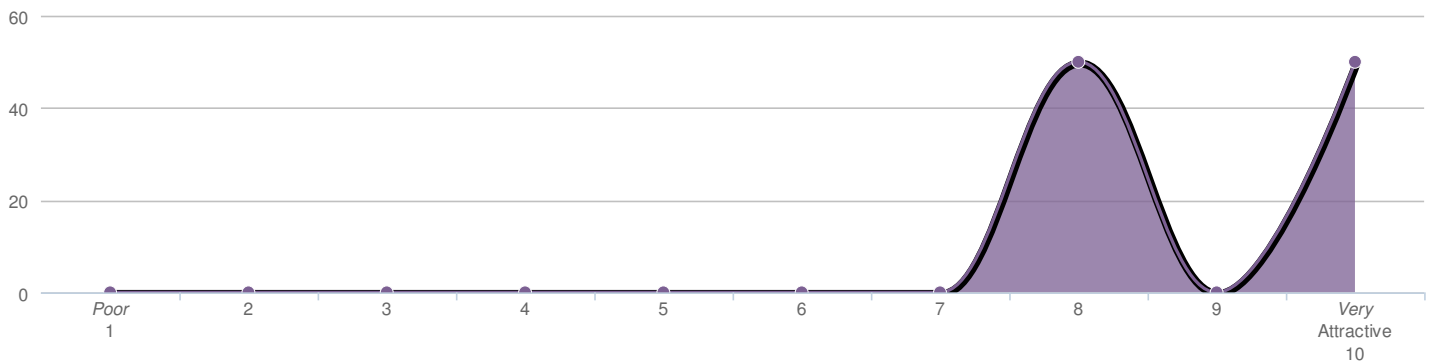

Statistics

Average 5.3

Total 7

Rental - Booking/Reservation Process

Statistics

Average 4.5

Total 2

Rental - Was your space set-up and ready for your group upon your arrival?

Rental - Appearance & Cleanliness of Rental Space/Party Room

Statistics

Average 9.0

Total 2

Rental - Birthday Party Activity

Statistics

Average 9.0

Total 2