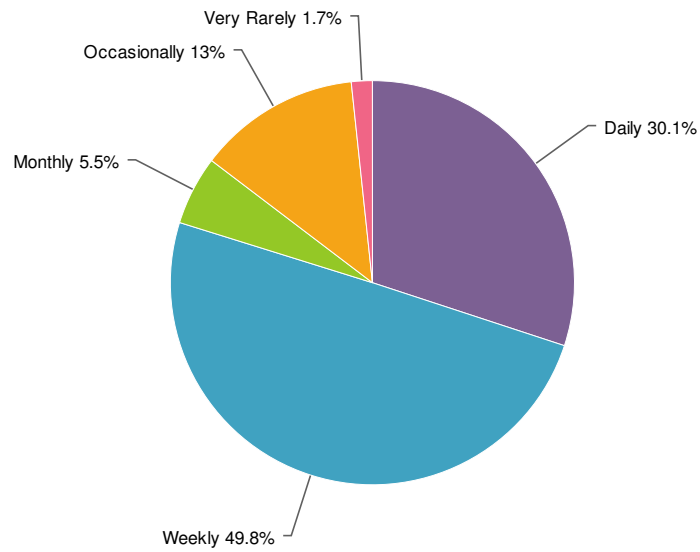

2014 Summary Report

Which Park or Facility would you like to give us feedback on today?

On average, how often do you visit the park/facility?

How did you travel to the park/facility on this day?

Which park features did you use during your most recent visit to the park/facility?

What was the main reason for visiting the park/facility?

General Appearance of the park/facility

Statistics

Average 8.4

Total 413

Convenience of Amenities (water fountains, bike racks, benches, restroom access, etc.)