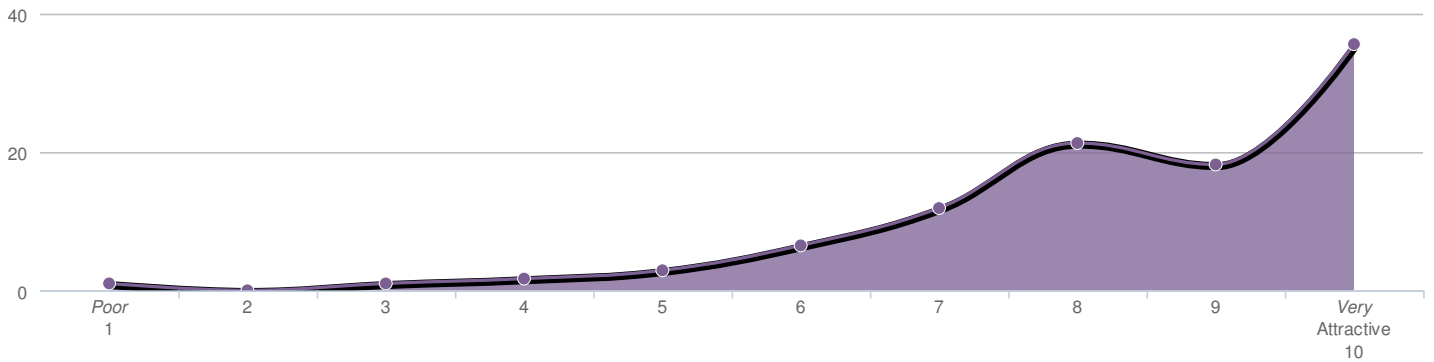

2014 Summary Report

Which Park or Facility would you like to give us feedback on today?

On average, how often do you visit the park/facility?

How did you travel to the park/facility on this day?

Which park features did you use during your most recent visit to the park/facility?

What was the main reason for visiting the park/facility?

General Appearance of the park/facility

Statistics

Average 8.4

Total 413

Convenience of Amenities (water fountains, bike racks, benches, restroom access, etc.)