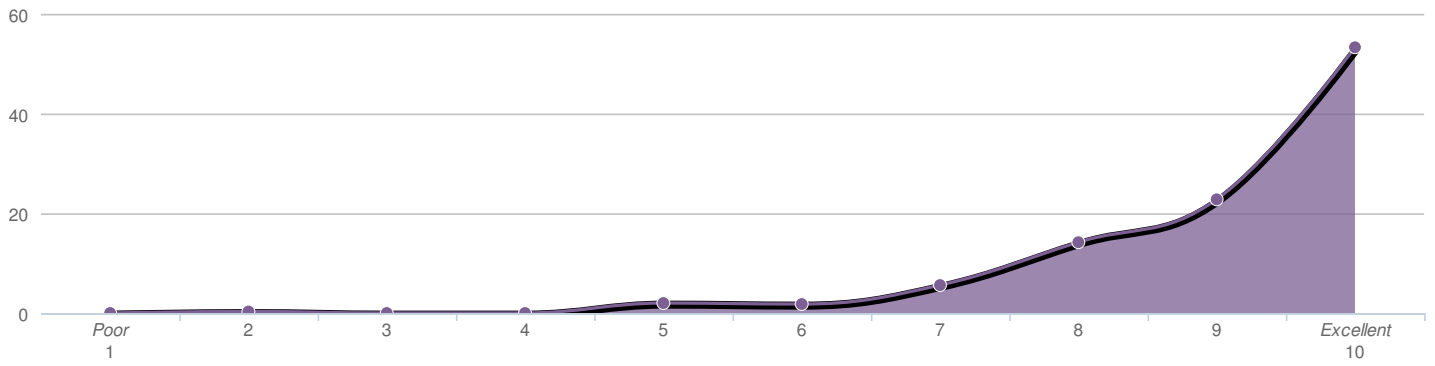

What was the main reason for visiting the park/facility?

General Appearance of the park/facility

Statistics

Average 8.4

Total 413

Convenience of Amenities (water fountains, bike racks, benches, restroom access, etc.)

Statistics

Average 8.3

Total 413

Park & Facility Signage

Statistics

Average 8.4

Total 412

Staff Friendliness & Expertise

Statistics

Average 9.1

Total 394

Personal Safety & Security

Statistics

Average 8.9

Total 399

Overall Experience