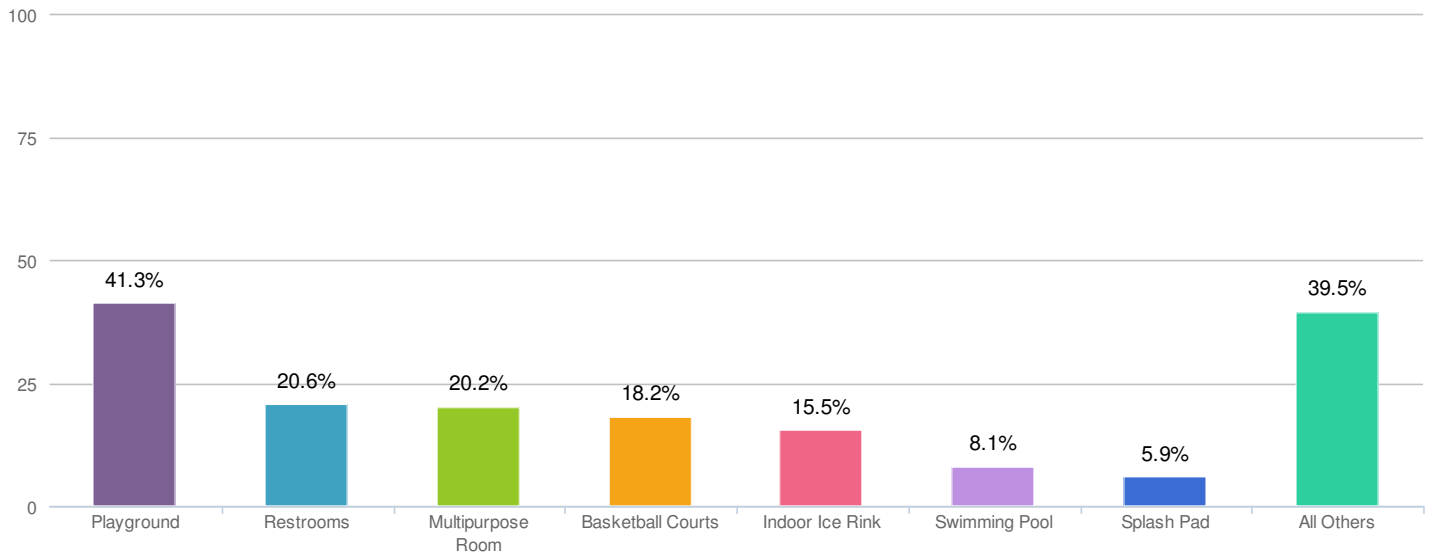

2014 Summary Report

Which Park or Facility would you like to give us feedback on today?

On average, how often do you visit the park/facility?

How did you travel to the park/facility on this day?

Which park features did you use during your most recent visit to the park/facility?

What was the main reason for visiting the park/facility?

General Appearance of the park/facility

Statistics

Average 8.4

Total 413

Convenience of Amenities (water fountains, bike racks, benches, restroom access, etc.)