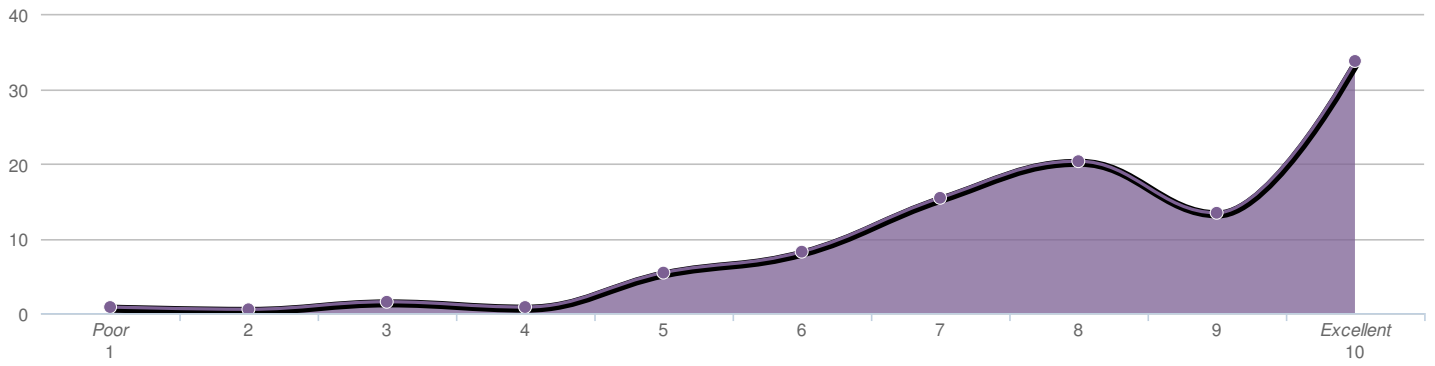

Statistics

Average 9.1

Total 394

Personal Safety & Security

Statistics

Average 8.9

Total 399

Overall Experience

Statistics

Average 8.8

Total 401

Parking

Statistics

Average 7.1

Total 72

Cleanliness of Locker Rooms or Restrooms