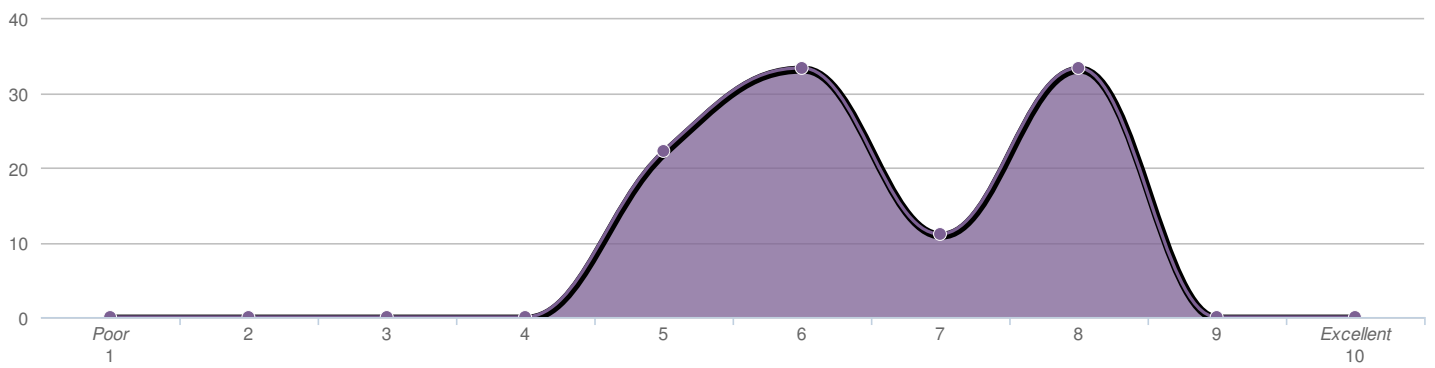

Ice Quality

Statistics

Average 6.6

Total 9