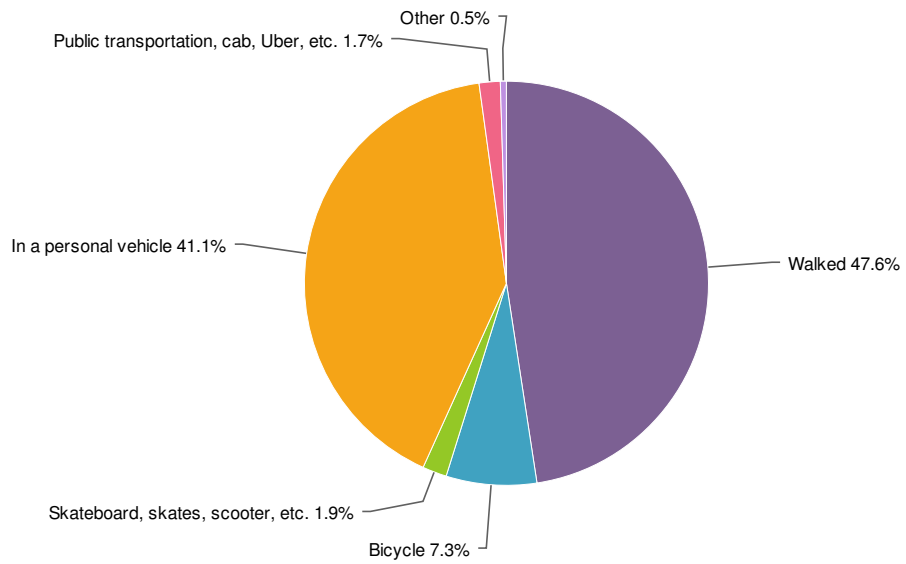

2014 Summary Report

Which Park or Facility would you like to give us feedback on today?

On average, how often do you visit the park/facility?

How did you travel to the park/facility on this day?

Which park features did you use during your most recent visit to the park/facility?

What was the main reason for visiting the park/facility?

General Appearance of the park/facility

Statistics

Average 8.4

Total 413

Convenience of Amenities (water fountains, bike racks, benches, restroom access, etc.)