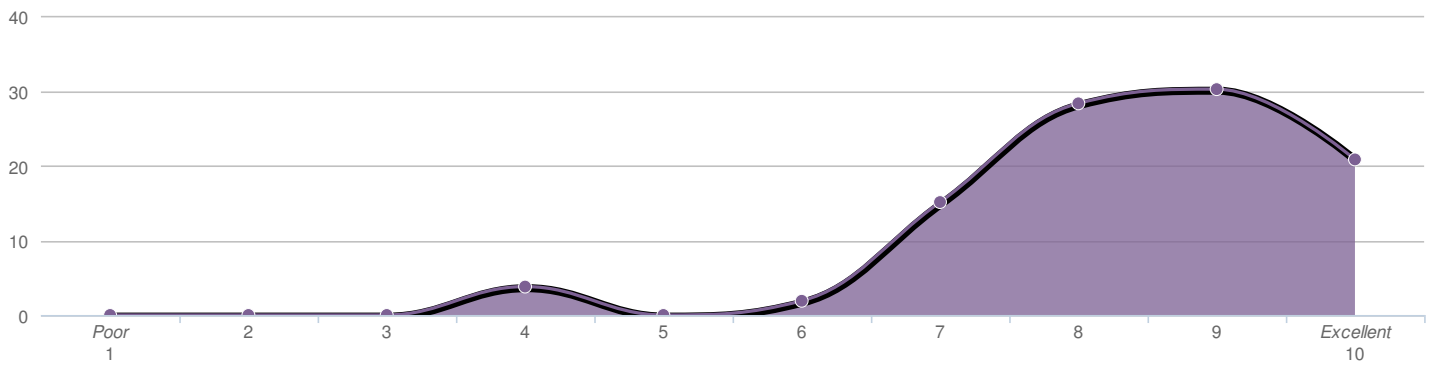

Playground Equipment Conditions & Safety

Statistics

Average 8.4

Total 53