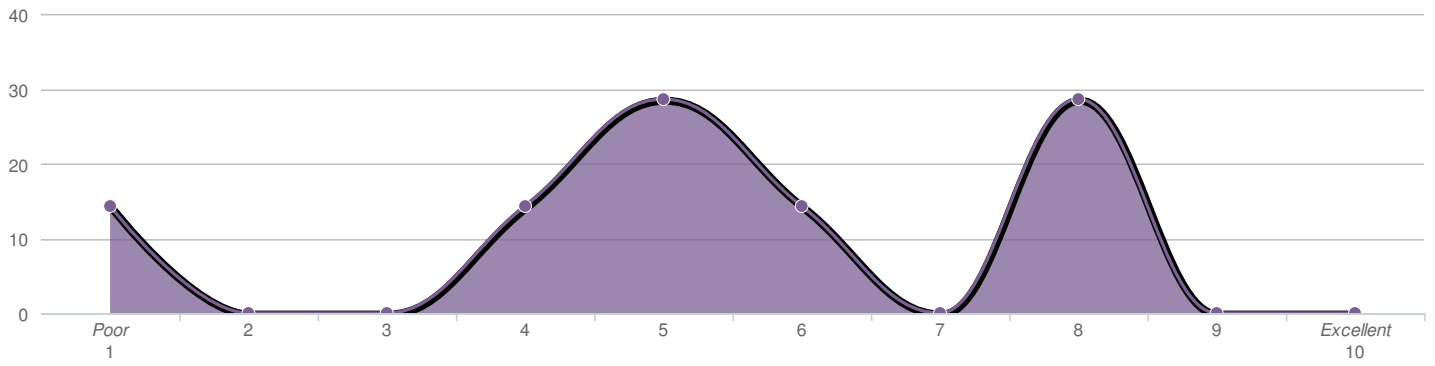

Statistics

Average 7.7

Total 9

Tennis Court Conditions

Statistics

Average 7.9

Total 9

Swimming Pool

Statistics

Average 8.5

Total 4

Ice Quality

Statistics

Average 6.6

Total 9

Concessions & Vending

Statistics

Average 5.3

Total 7

Rental - Booking/Reservation Process

Statistics

Average 4.5

Total 2

Rental - Was your space set-up and ready for your group upon your arrival?