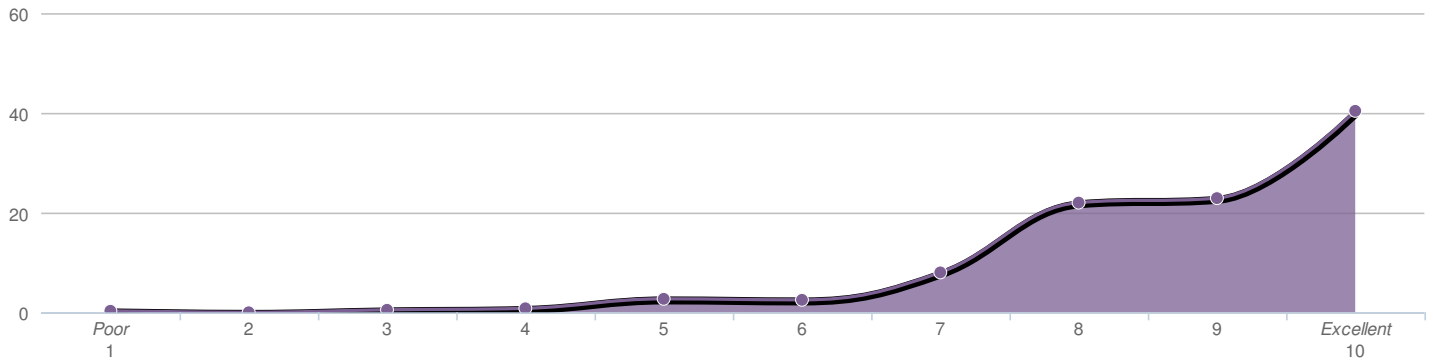

Staff Friendliness & Expertise

Statistics

Average 9.1

Total 394

Personal Safety & Security

Statistics

Average 8.9

Total 399

Overall Experience

Statistics

Average 8.8

Total 401

Parking

Statistics

Average 7.1

Total 72