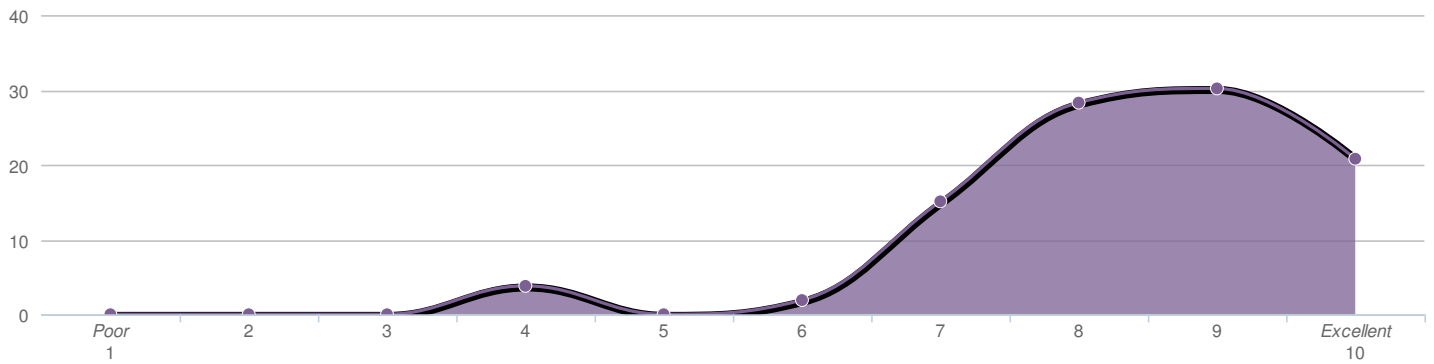

Overall Experience

Statistics

Average 8.8

Total 401

Parking

Statistics

Average 7.1

Total 72

Cleanliness of Locker Rooms or Restrooms

Statistics

Average 8.1

Total 389

Playground Equipment Conditions & Safety

Statistics

Average 8.4

Total 53

Playground "Fun" Factor

Statistics

Average 8.3

Total 55

Athletic Field Conditions

Statistics

Average 7.5

Total 44