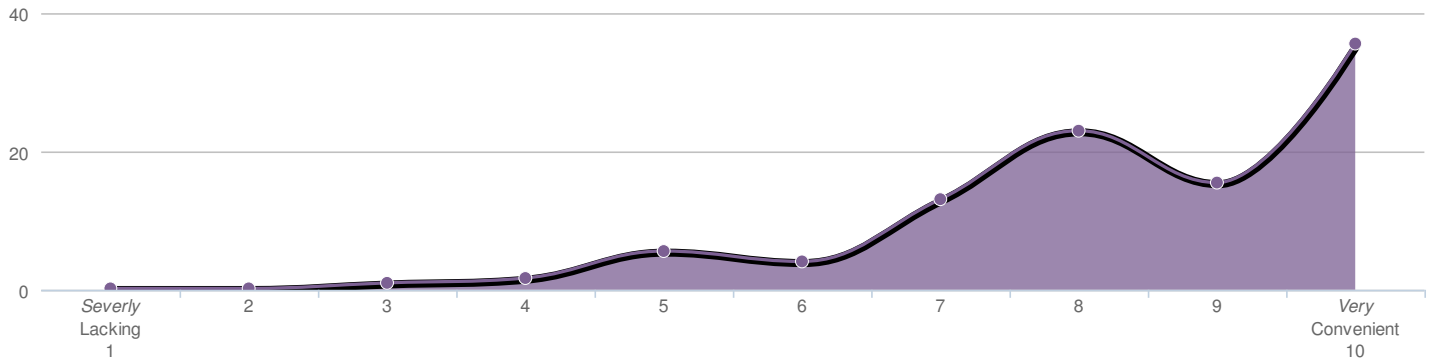

Which park features did you use during your most recent visit to the park/facility?

What was the main reason for visiting the park/facility?

General Appearance of the park/facility

Statistics

Average 8.4

Total 413

Convenience of Amenities (water fountains, bike racks, benches, restroom access, etc.)

Statistics

Average 8.3

Total 413

Park & Facility Signage

Statistics

Average 8.4

Total 412