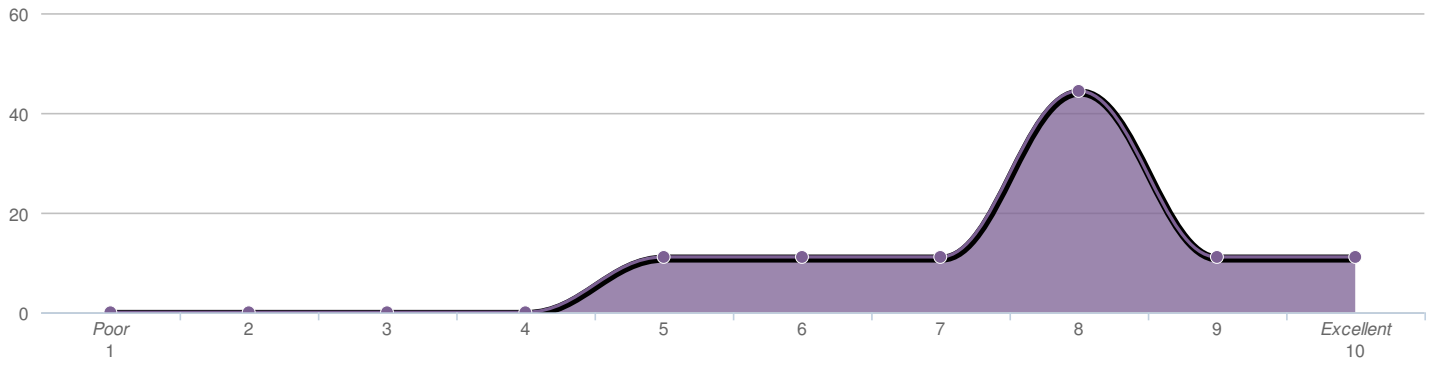

Playground "Fun" Factor

Statistics

Average 8.3

Total 55

Athletic Field Conditions

Statistics

Average 7.5

Total 44

Tennis Court Availability

Statistics

Average 7.7

Total 9

Tennis Court Conditions

Statistics

Average 7.9

Total 9