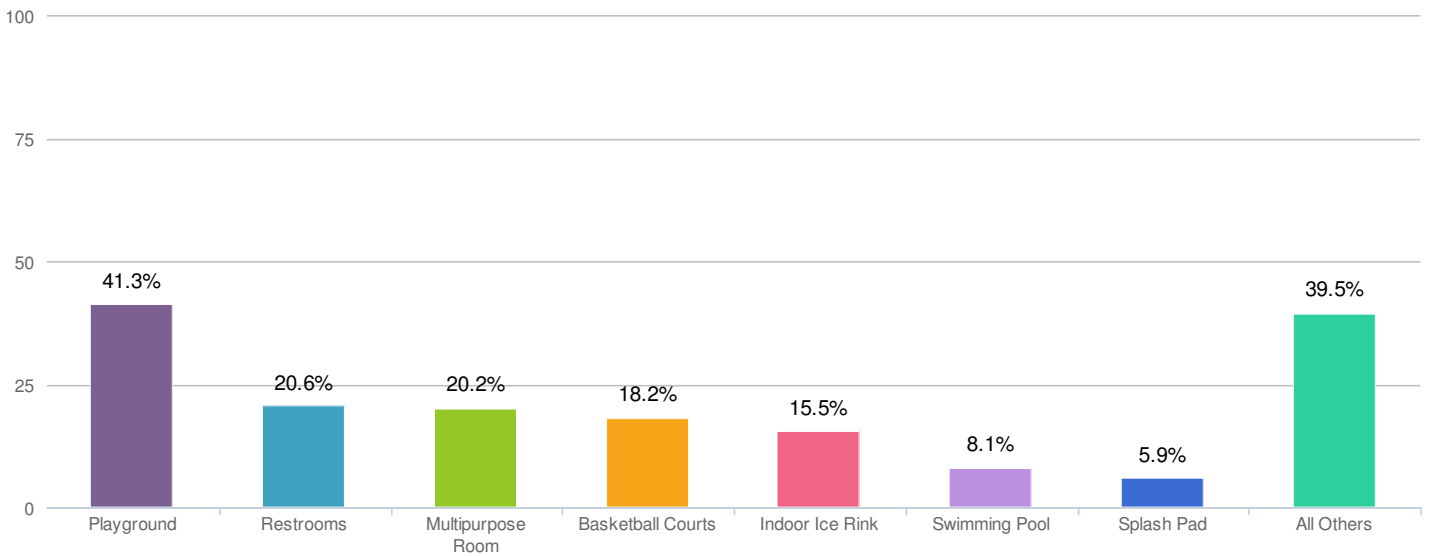

2014 Park & Facility Visit Evaluation Summary Report

Which Park or Facility would you like to give us feedback on today?

On average, how often do you visit the park/facility?

How did you travel to the park/facility on this day?

Which park features did you use during your most recent visit to the park/facility?

What was the main reason for visiting the park/facility?

General Appearance of the park/facility

Statistics

Average 8.4

Total 413

Convenience of Amenities (water fountains, bike racks, benches, restroom access, etc.)

Statistics

Average 8.3

Total 413

Park & Facility Signage

Statistics

Average 8.4

Total 412