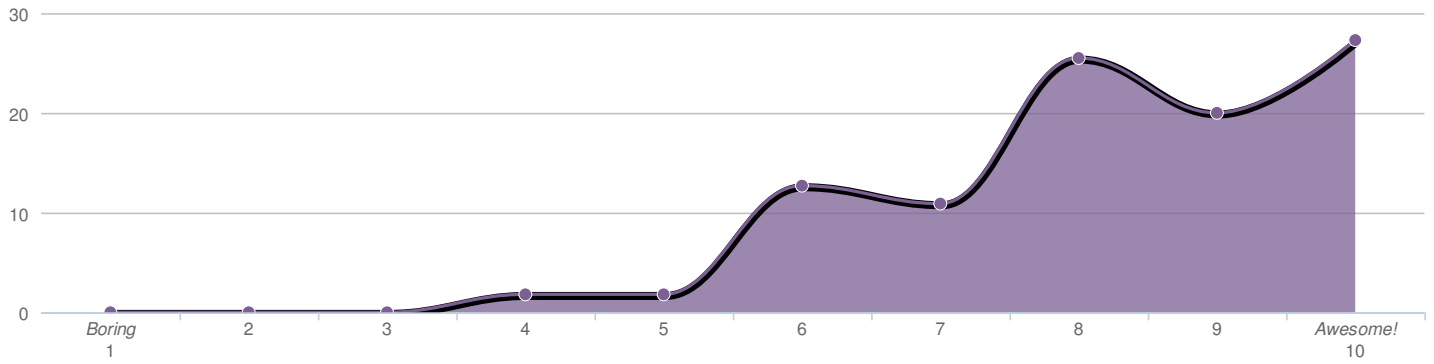

Overall Experience

Statistics

Average 8.8

Total 401

Parking

Statistics

Average 7.1

Total 72

Cleanliness of Locker Rooms or Restrooms

Statistics

Average 8.1

Total 389

Playground Equipment Conditions & Safety

Statistics

Average 8.4

Total 53

Playground "Fun" Factor

Statistics

Average 8.3

Total 55

Athletic Field Conditions

Statistics

Average 7.5

Total 44