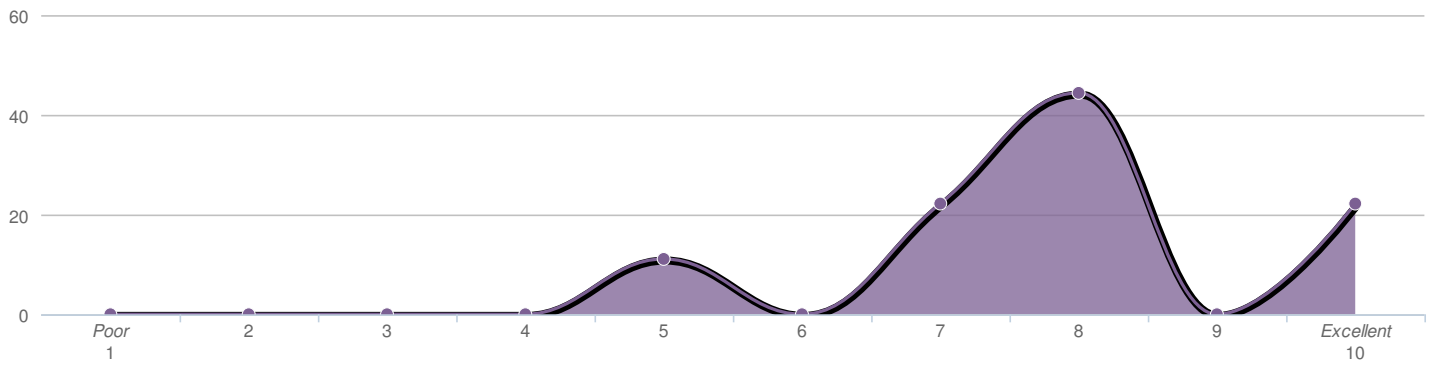

Playground "Fun" Factor

Statistics

Average 8.3

Total 55

Athletic Field Conditions

Statistics

Average 7.5

Total 44

Tennis Court Availability

Statistics

Average 7.7

Total 9

Tennis Court Conditions

Statistics

Average 7.9

Total 9

Swimming Pool

Statistics

Average 8.5

Total 4

Ice Quality

Statistics

Average 6.6

Total 9