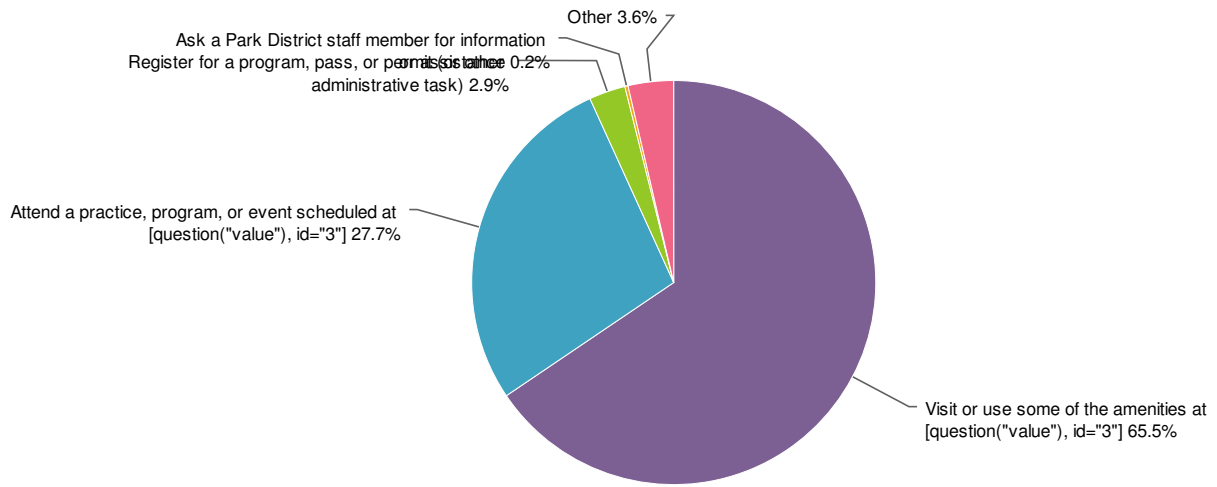

2014 Park & Facility Visit Evaluation Summary Report

Which Park or Facility would you like to give us feedback on today?

On average, how often do you visit the park/facility?

How did you travel to the park/facility on this day?

Which park features did you use during your most recent visit to the park/facility?

What was the main reason for visiting the park/facility?

General Appearance of the park/facility

Statistics

Average 8.4

Total 413