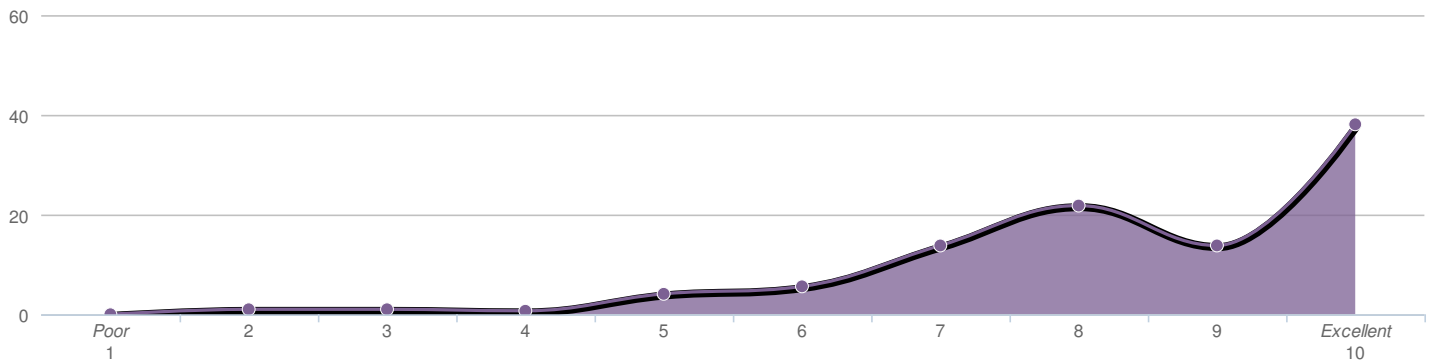

Convenience of Amenities (water fountains, bike racks, benches, restroom access, etc.)

Statistics

Average 8.3

Total 413

Park & Facility Signage

Statistics

Average 8.4

Total 412

Staff Friendliness & Expertise

Statistics

Average 9.1

Total 394

Personal Safety & Security

Statistics

Average 8.9

Total 399

Overall Experience

Statistics

Average 8.8

Total 401

Parking

Statistics

Average 7.1

Total 72