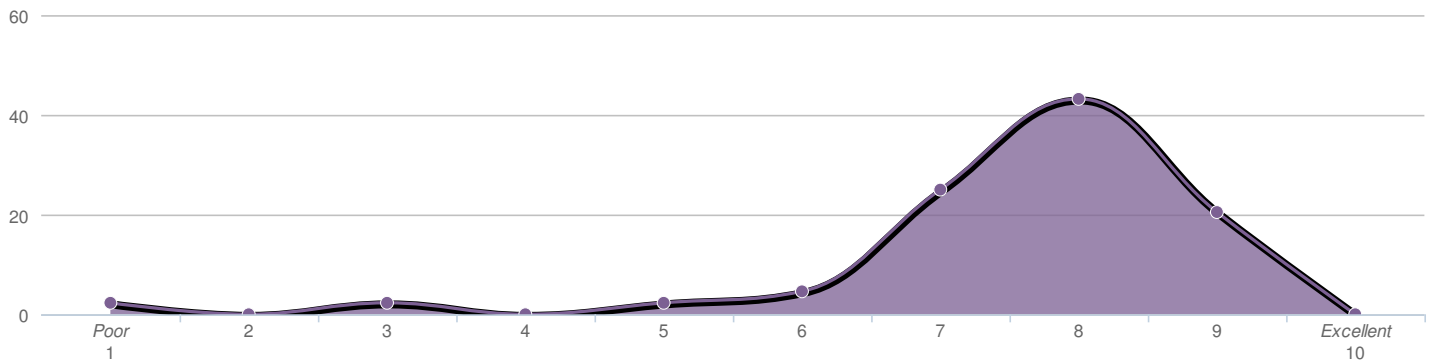

Playground "Fun" Factor

Statistics

Average 8.3

Total 55

Athletic Field Conditions

Statistics

Average 7.5

Total 44

Tennis Court Availability

Statistics

Average 7.7

Total 9

Tennis Court Conditions

Statistics

Average 7.9

Total 9