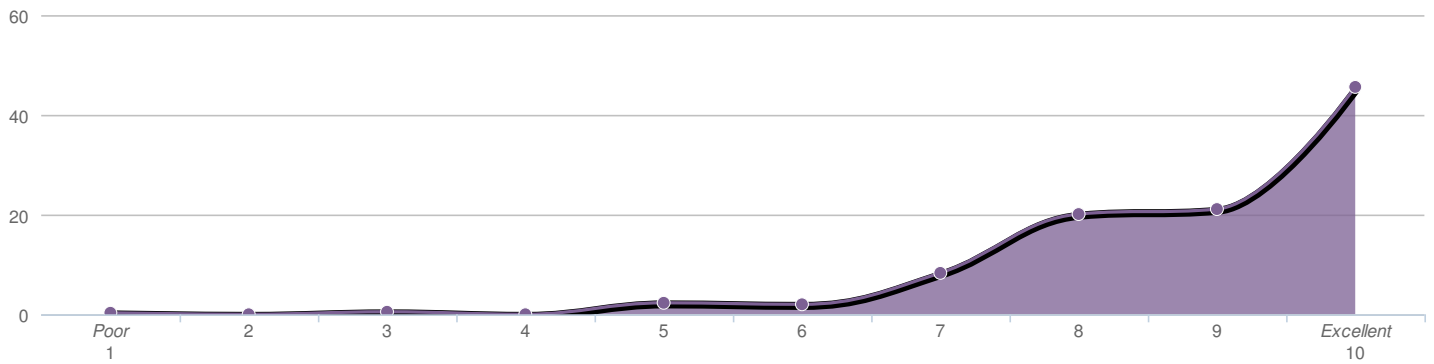

Staff Friendliness & Expertise

Statistics

Average 9.1

Total 394

Personal Safety & Security

Statistics

Average 8.9

Total 399

Overall Experience

Statistics

Average 8.8

Total 401

Parking

Statistics

Average 7.1

Total 72