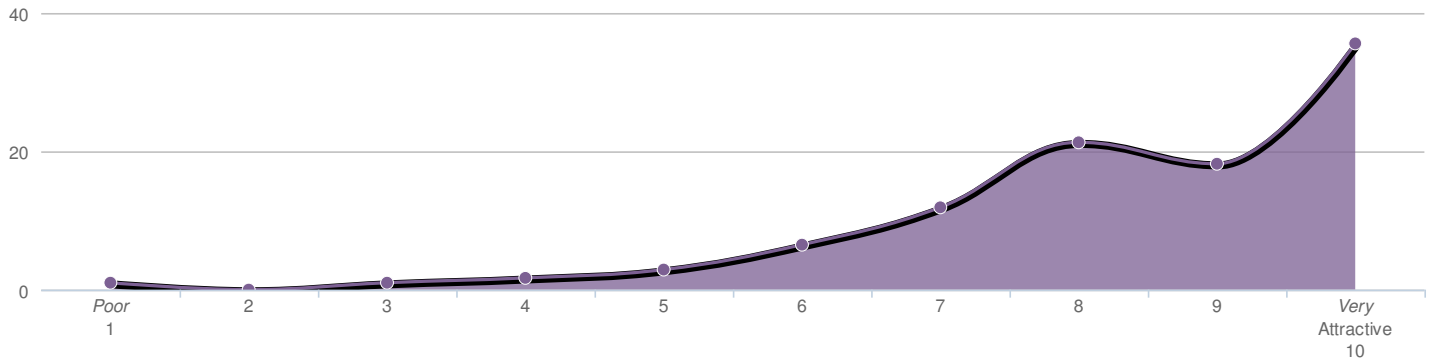

2014 Park & Facility Visit Evaluation Summary Report

Which Park or Facility would you like to give us feedback on today?

On average, how often do you visit the park/facility?

How did you travel to the park/facility on this day?

Which park features did you use during your most recent visit to the park/facility?

What was the main reason for visiting the park/facility?

General Appearance of the park/facility

Statistics

Average 8.4

Total 413