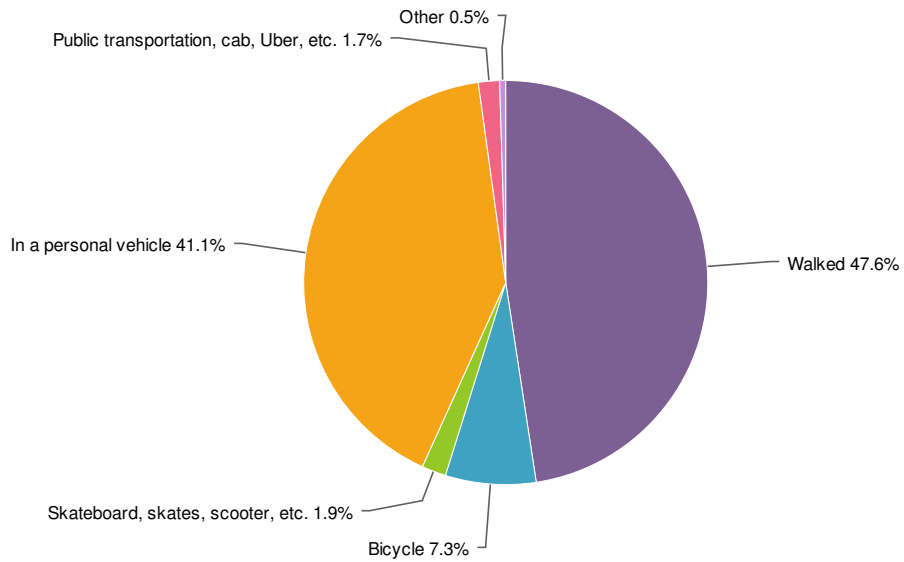

2014 Park & Facility Visit Evaluation Summary Report

Which Park or Facility would you like to give us feedback on today?

On average, how often do you visit the park/facility?

How did you travel to the park/facility on this day?

Which park features did you use during your most recent visit to the park/facility?

What was the main reason for visiting the park/facility?

General Appearance of the park/facility

Statistics

Average 8.4

Total 413

Convenience of Amenities (water fountains, bike racks, benches, restroom access, etc.)

Statistics

Average 8.3

Total 413

Park & Facility Signage

Statistics

Average 8.4

Total 412