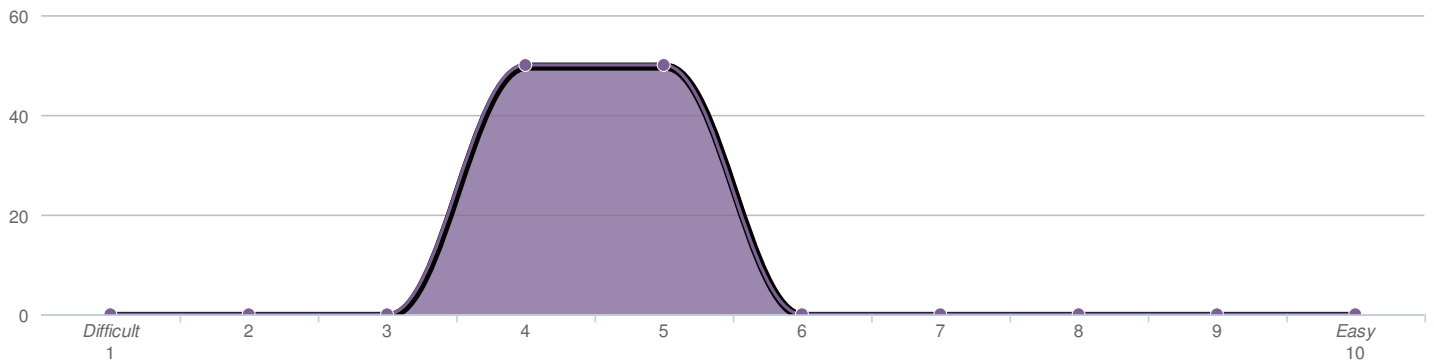

Concessions & Vending

Statistics

Average 5.3

Total 7

Rental - Booking/Reservation Process

Statistics

Average 4.5

Total 2

Rental - Was your space set-up and ready for your group upon your arrival?

Rental - Appearance & Cleanliness of Rental Space/Party Room

Statistics

Average 9.0

Total 2

Rental - Birthday Party Activity

Statistics