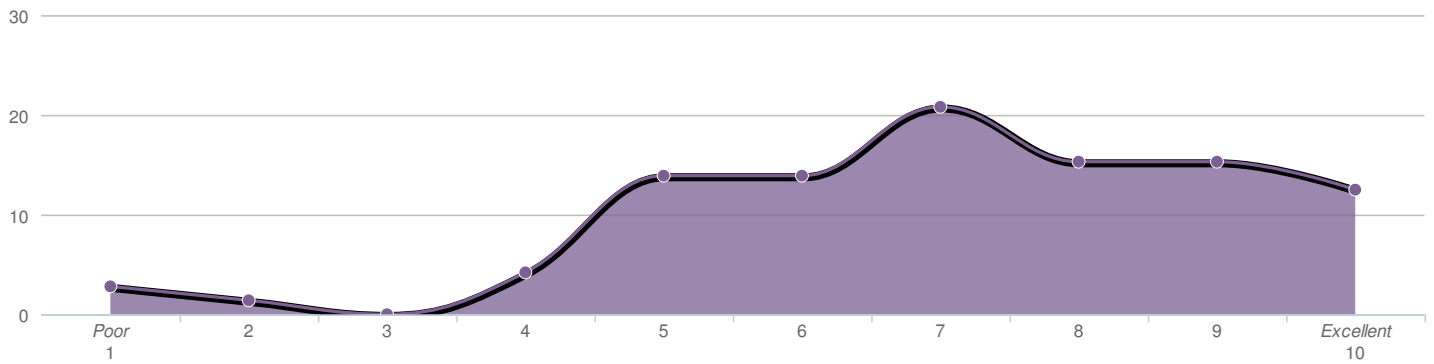

Overall Experience

Statistics

Average 8.8

Total 401

Parking

Statistics

Average 7.1

Total 72