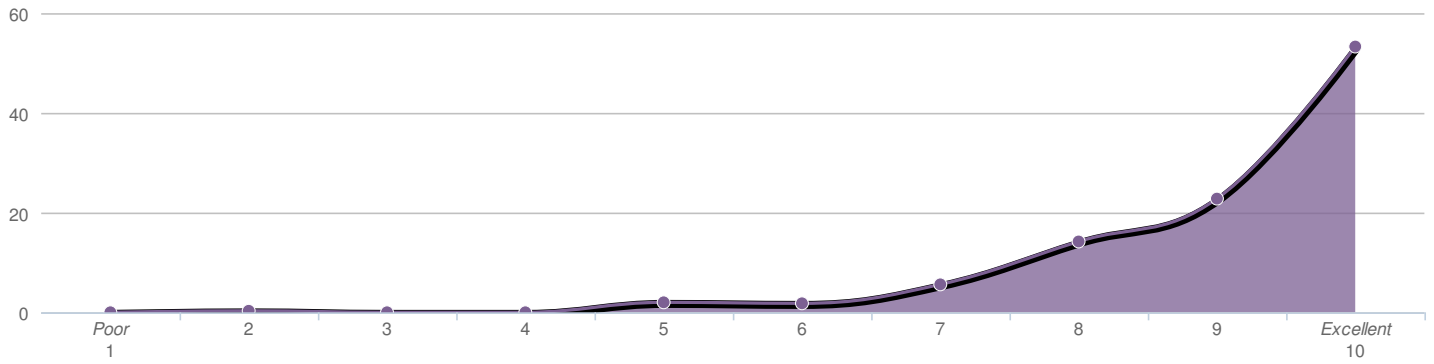

Staff Friendliness & Expertise

Statistics

Average 9.1

Total 394