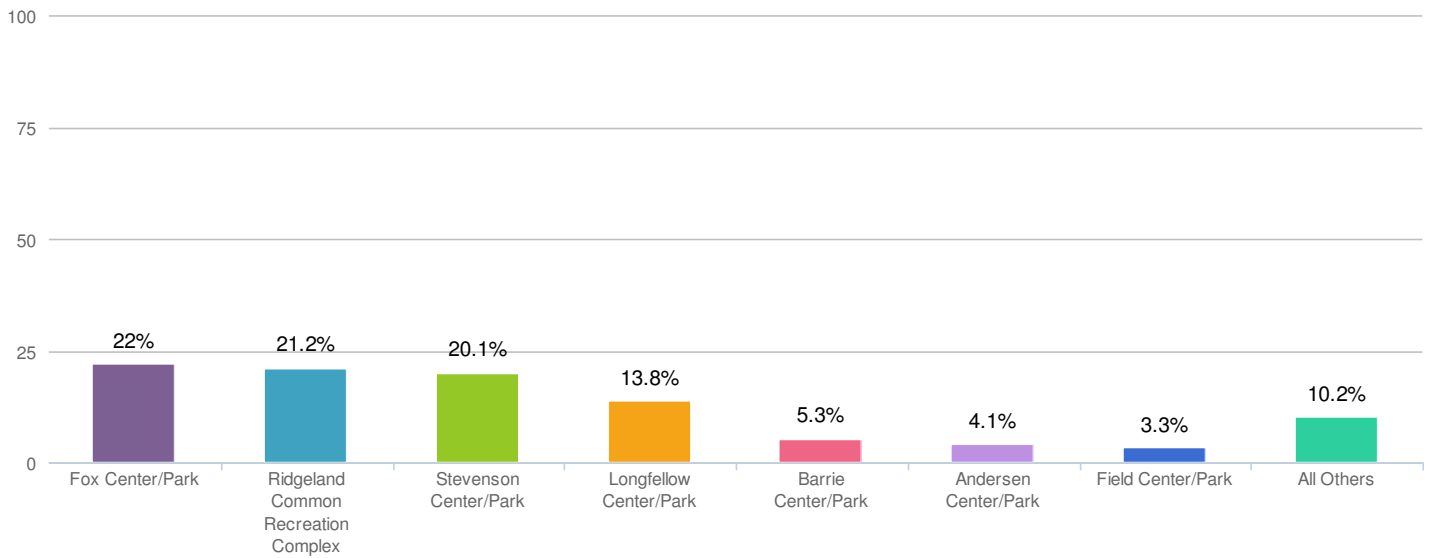

2014 Park & Facility Visit Evaluation Summary Report

Which Park or Facility would you like to give us feedback on today?

On average, how often do you visit the park/facility?

How did you travel to the park/facility on this day?

Which park features did you use during your most recent visit to the park/facility?

What was the main reason for visiting the park/facility?

General Appearance of the park/facility

Statistics

Average 8.4

Total 413

Convenience of Amenities (water fountains, bike racks, benches, restroom access, etc.)

Statistics

Average 8.3

Total 413

Park & Facility Signage

Statistics

Average 8.4

Total 412