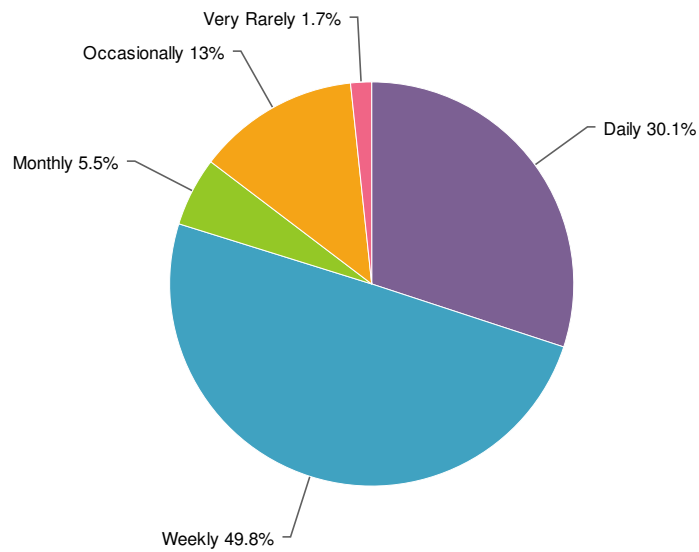

2014 Park & Facility Visit Evaluation Summary Report

Which Park or Facility would you like to give us feedback on today?

On average, how often do you visit the park/facility?

How did you travel to the park/facility on this day?

Which park features did you use during your most recent visit to the park/facility?

What was the main reason for visiting the park/facility?

General Appearance of the park/facility

Statistics

Average 8.4

Total 413