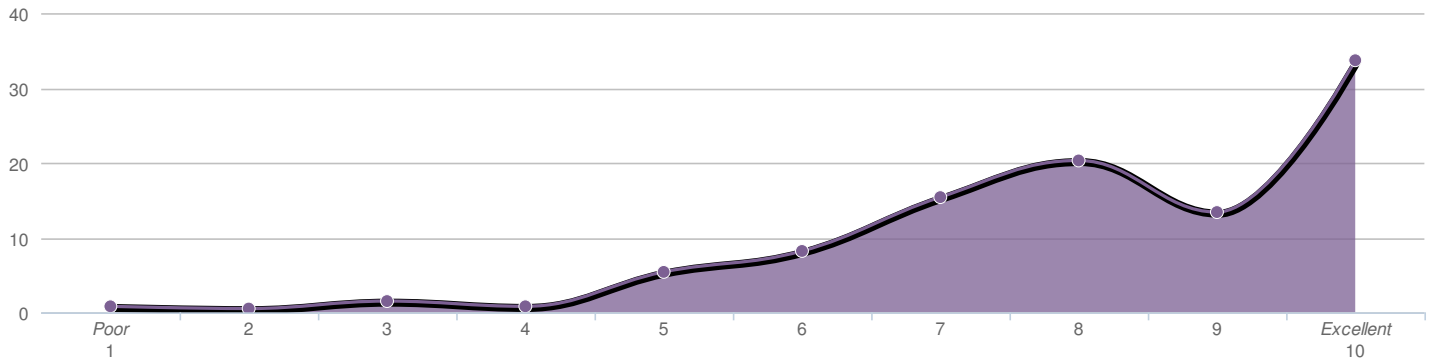

Cleanliness of Locker Rooms or Restrooms

Statistics

Average 8.1

Total 389