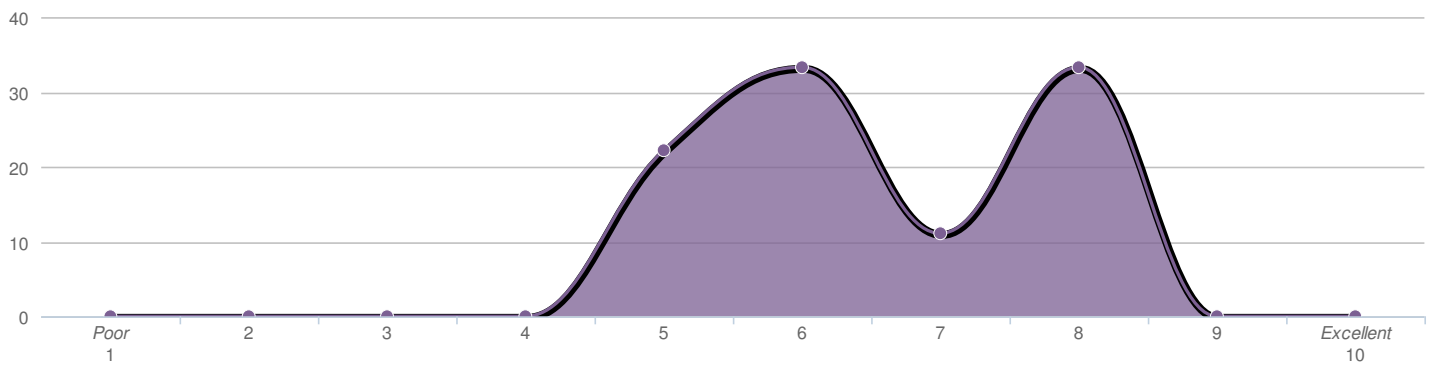

Tennis Court Availability

Statistics

Average 7.7

Total 9

Tennis Court Conditions

Statistics

Average 7.9

Total 9

Swimming Pool

Statistics

Average 8.5

Total 4

Ice Quality

Statistics

Average 6.6

Total 9

Concessions & Vending

Statistics

Average 5.3

Total 7

Rental - Booking/Reservation Process

Statistics

Average 4.5

Total 2