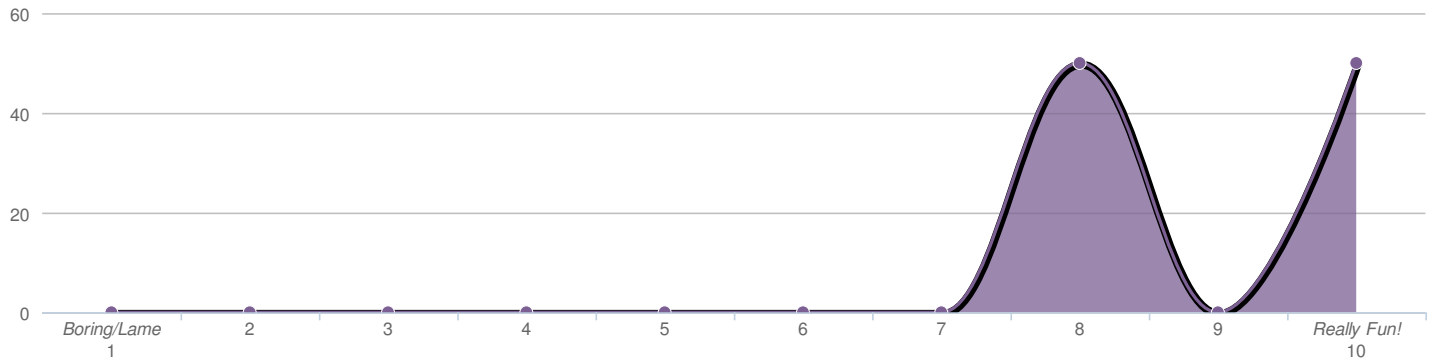

Rental - Was your space set-up and ready for your group upon your arrival?

Rental - Appearance & Cleanliness of Rental Space/Party Room

Statistics

Average 9.0

Total 2

Rental - Birthday Party Activity

Statistics

Average 9.0

Total 2