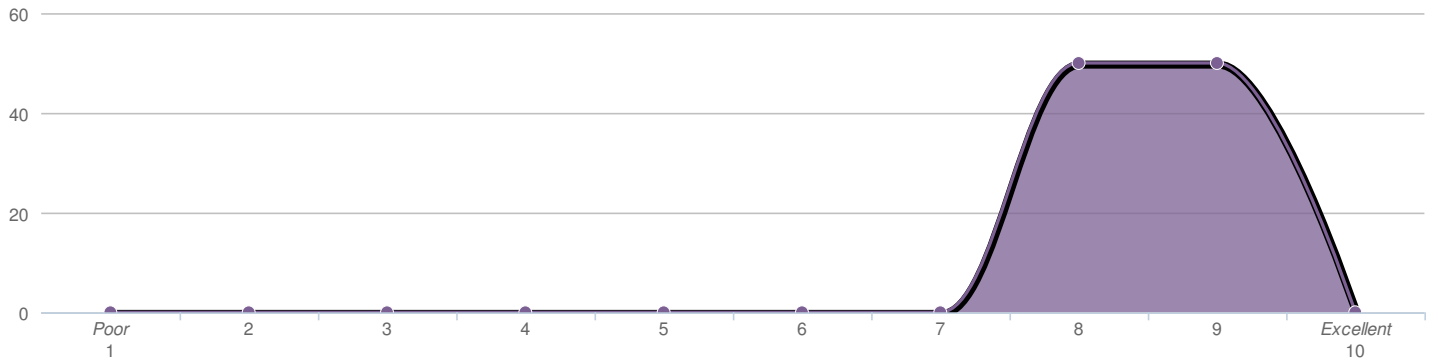

Playground "Fun" Factor

Statistics

Average 8.3

Total 55

Athletic Field Conditions

Statistics

Average 7.5

Total 44

Tennis Court Availability

Statistics

Average 7.7

Total 9

Tennis Court Conditions

Statistics

Average 7.9

Total 9

Swimming Pool

Statistics

Average 8.5

Total 4

Ice Quality

Statistics

Average 6.6

Total 9