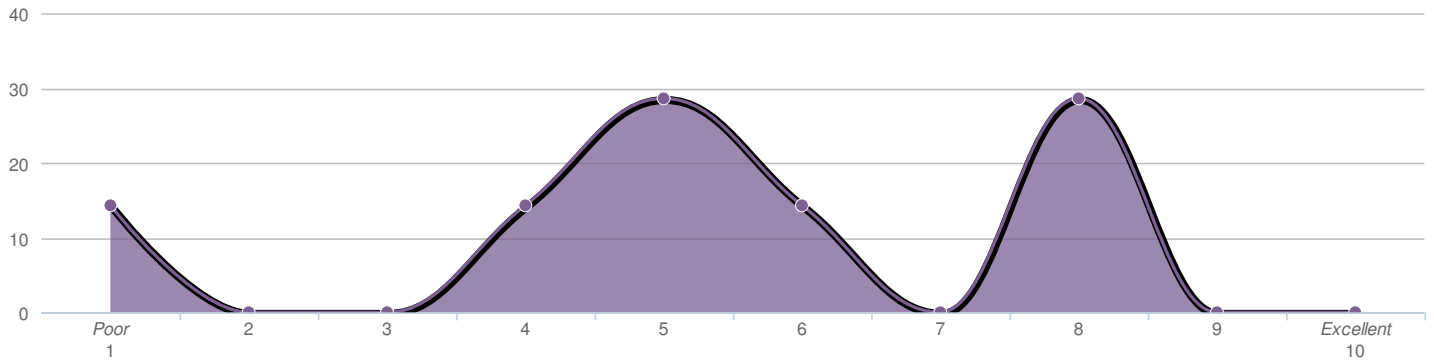

Tennis Court Availability

Statistics

Average 7.7

Total 9

Tennis Court Conditions

Statistics

Average 7.9

Total 9

Swimming Pool

Statistics

Average 8.5

Total 4

Ice Quality

Statistics

Average 6.6

Total 9

Concessions & Vending

Statistics

Average 5.3

Total 7

Rental - Booking/Reservation Process

Statistics

Average 4.5

Total 2