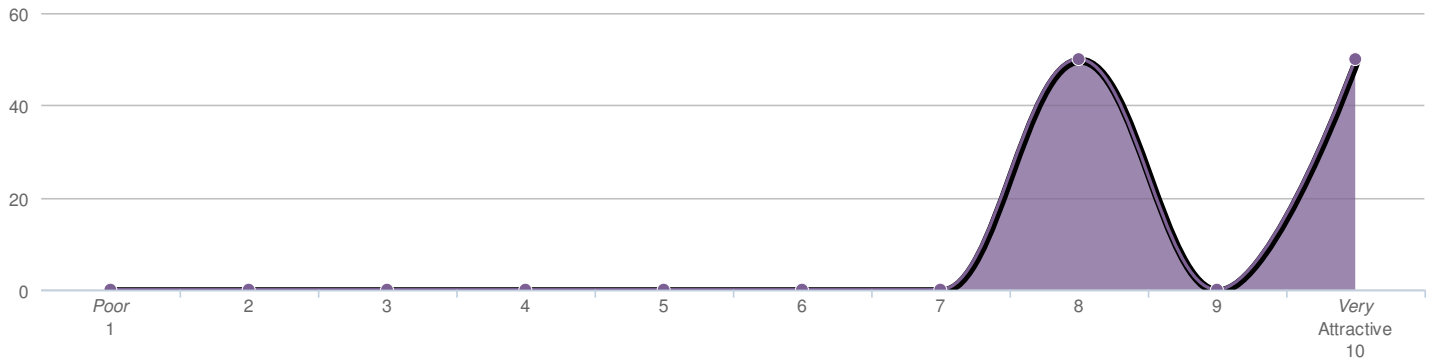

Swimming Pool

Statistics

Average 8.5

Total 4

Ice Quality

Statistics

Average 6.6

Total 9

Concessions & Vending

Statistics

Average 5.3

Total 7

Rental - Booking/Reservation Process

Statistics

Average 4.5

Total 2

Rental - Was your space set-up and ready for your group upon your arrival?

Rental - Appearance & Cleanliness of Rental Space/Party Room

Statistics

Average 9.0

Total 2

Rental - Birthday Party Activity

Statistics