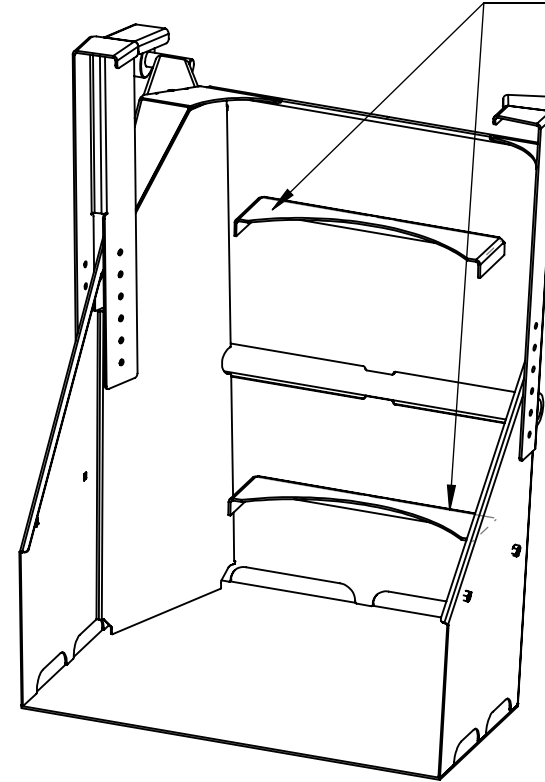

Screw bin guide plates in with 2 x M8 x 20 bolts per plate

B	
A	Original
REV	DESCRIPTION & DATE