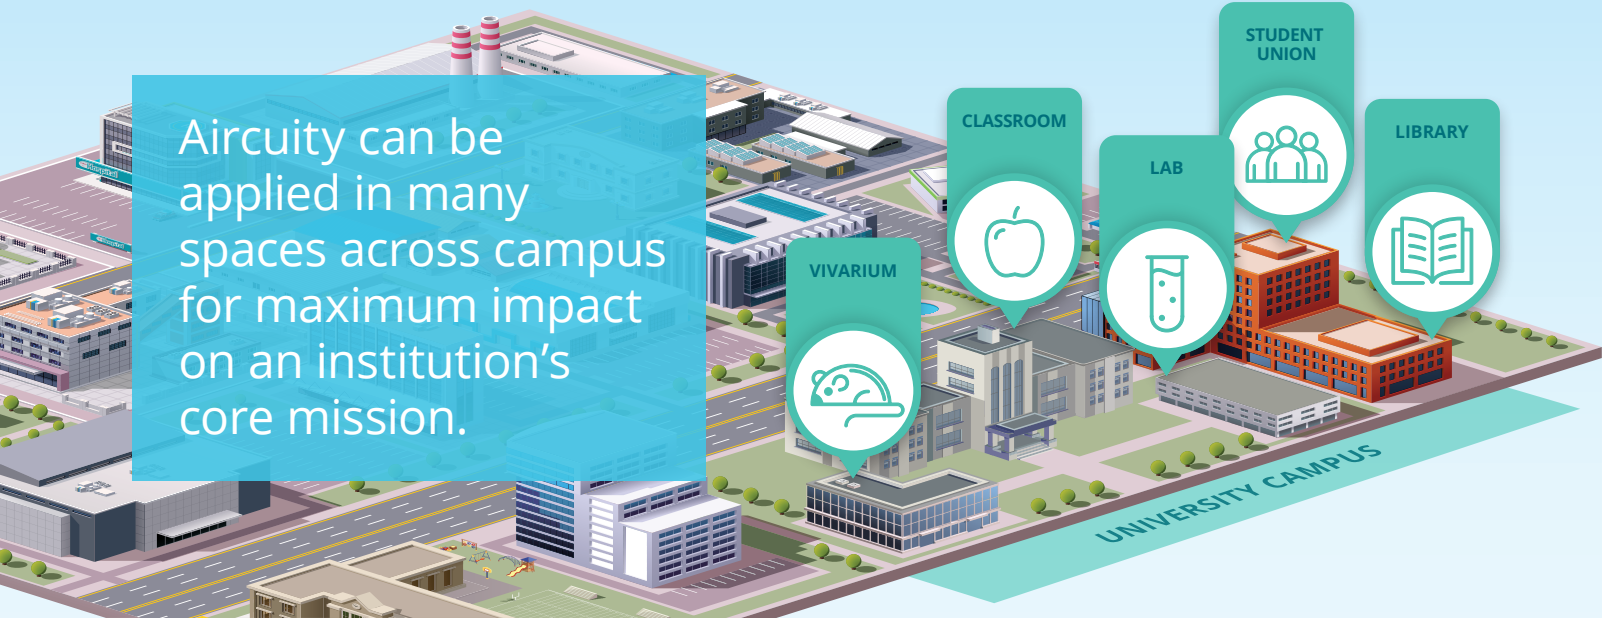

Aircuity's platform provides actionable analytics about building performance, energy savings and occupant behavior that can be used by multiple groups across campus including, environmental health & safety personnel, energy managers and facilities professionals.

Energy Savings

Healthier Environment
for All Occupants

Reduced Deferred
Maintenance Backlog

Reduced Operations
and Maintenance Spend

Actionable
Data Analytics

Client Sampling

 <p>MICHIGAN STATE UNIVERSITY</p>	 <p>Penn UNIVERSITY OF PENNSYLVANIA</p>	 <p>NORTHWESTERN UNIVERSITY</p>	 <p>Appalachian STATE UNIVERSITY</p>
 <p>UNIVERSITY OF ALBERTA</p>	 <p>UNIVERSITY OF CAMBRIDGE</p>	 <p>Creighton UNIVERSITY</p>	 <p>UNIVERSITY of HOUSTON</p>
 <p>University of Pittsburgh</p>	 <p>SUNY The State University of New York</p>	 <p>UCI University of California, Irvine</p>	 <p>1789 GEORGETOWN UNIVERSITY</p>