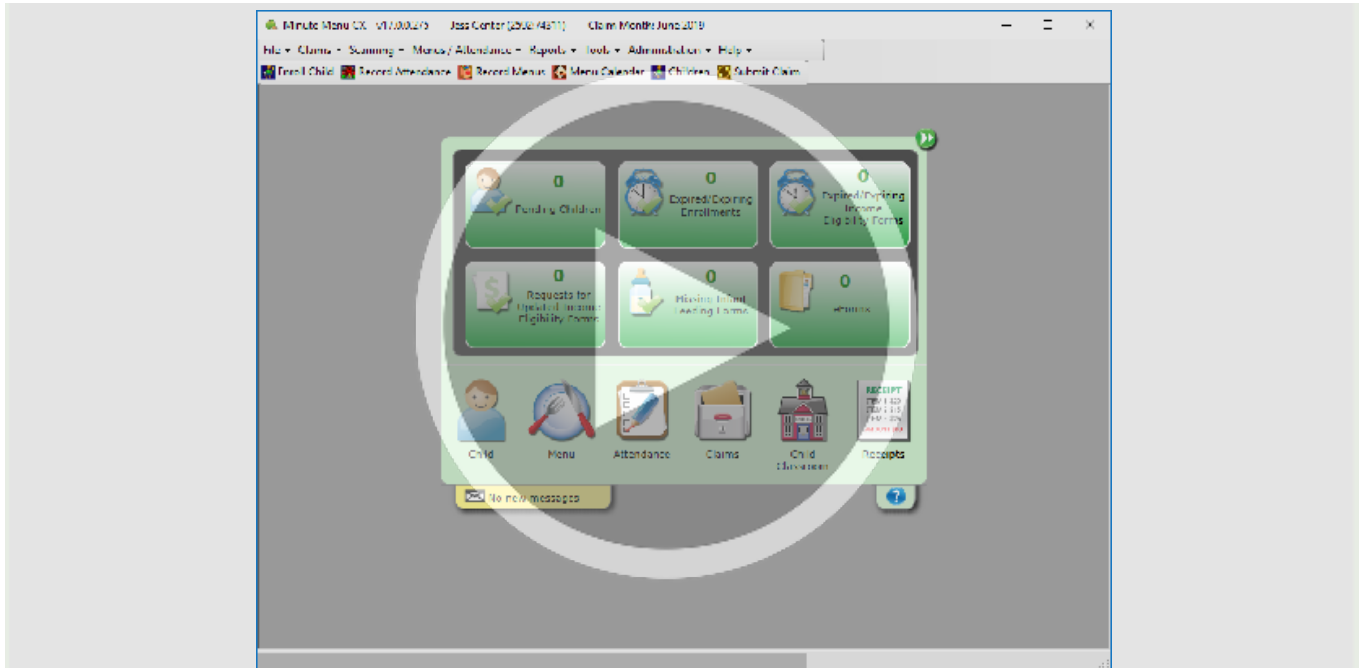

Center Dashboard

Center Monthly Process Overview

Center Attendance

Record Meal Counts on Paper

Transfer Paper Meal Counts to Minute Menu

Center Menus and Menu Planning

Create Menu Templates

Use the Estimate Attendance Function