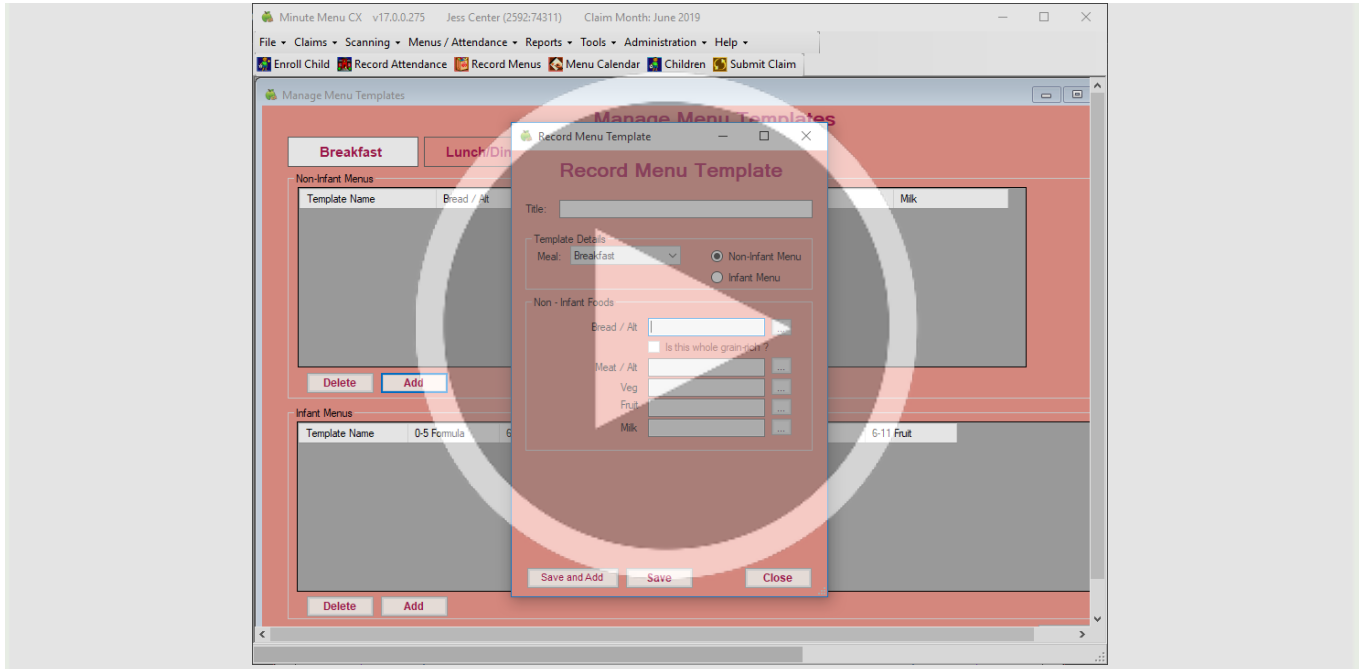

Center Dashboard

Center Monthly Process Overview

Center Attendance

Record Meal Counts on Paper

Transfer Paper Meal Counts to Minute Menu

Center Menus and Menu Planning

Create Menu Templates

Use the Estimate Attendance Function