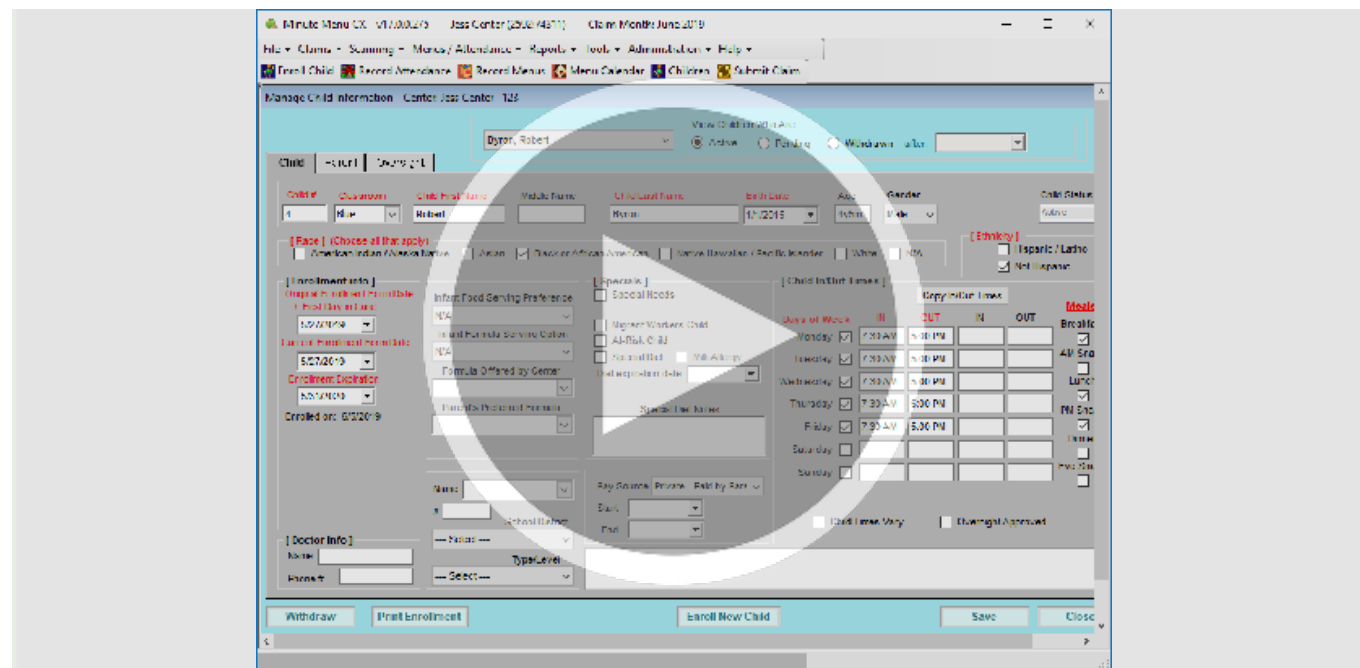

Center Dashboard

Center Monthly Process Overview

Center Attendance

Record Meal Counts on Paper

Transfer Paper Meal Counts to Minute Menu

Center Menus and Menu Planning

Create Menu Templates

Use the Estimate Attendance Function