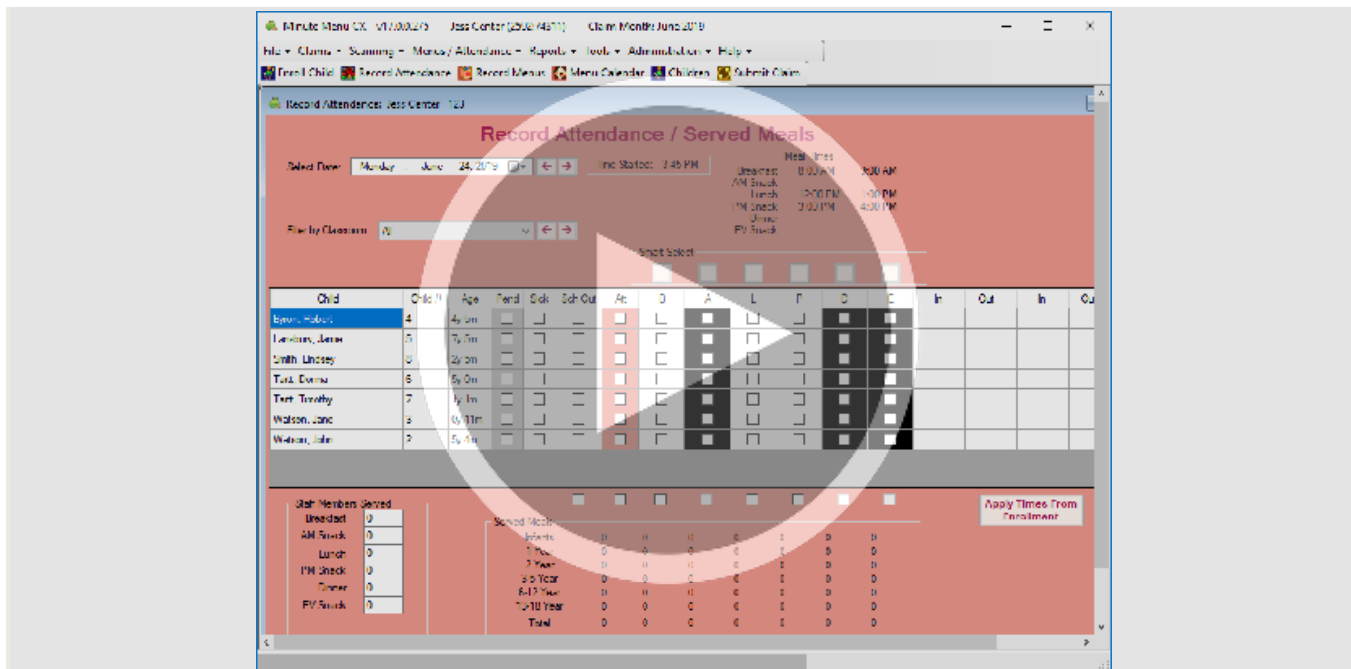

Center Dashboard

Center Monthly Process Overview

Center Attendance

Record Meal Counts on Paper

Transfer Paper Meal Counts to Minute Menu

Center Menus and Menu Planning

Create Menu Templates

Use the Estimate Attendance Function