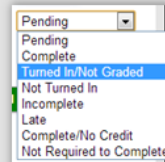

Mark Assignment
as Turned In or
Late