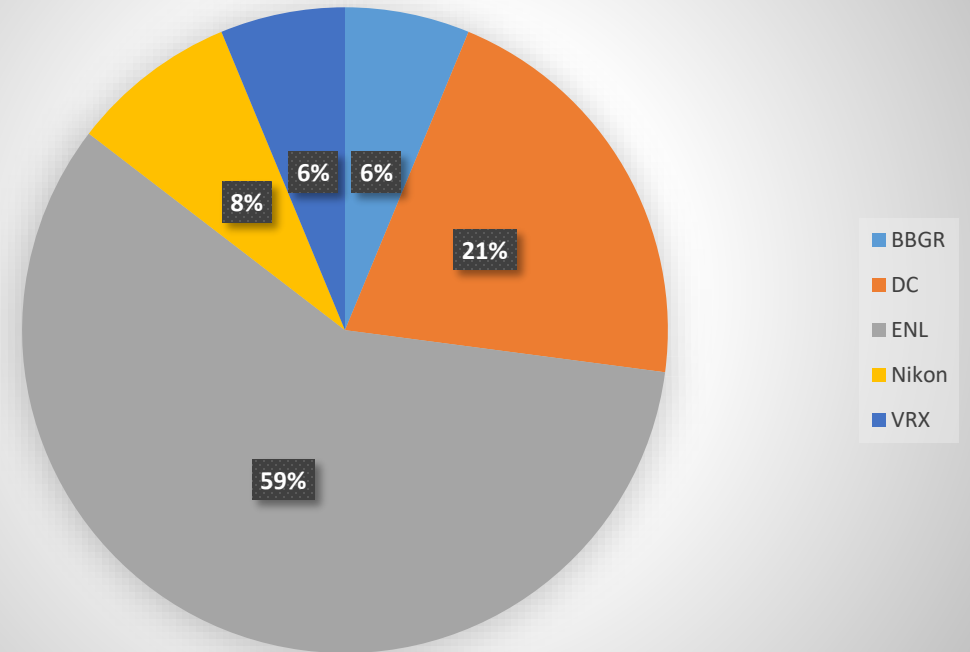

Analyse focustickets: klachten 2020

Analyse focustickets: klachten 2020

Analyse focustickets februari

Complaints by type

Complaints Supply Chain

NIKON ULTIMATE COUNTDOWN

PRESIO
ULTIMATE
SP

PRESIO ULTIMATE SP
Redefining Vision,
YOUR WAY

NIKON ULTIMATE COUNTDOWN

10

WEEKS TO GO BEFORE SAILING EVENT

NIKON ULTIMATE COUNTDOWN

24/2

2/3

9/3

16/3