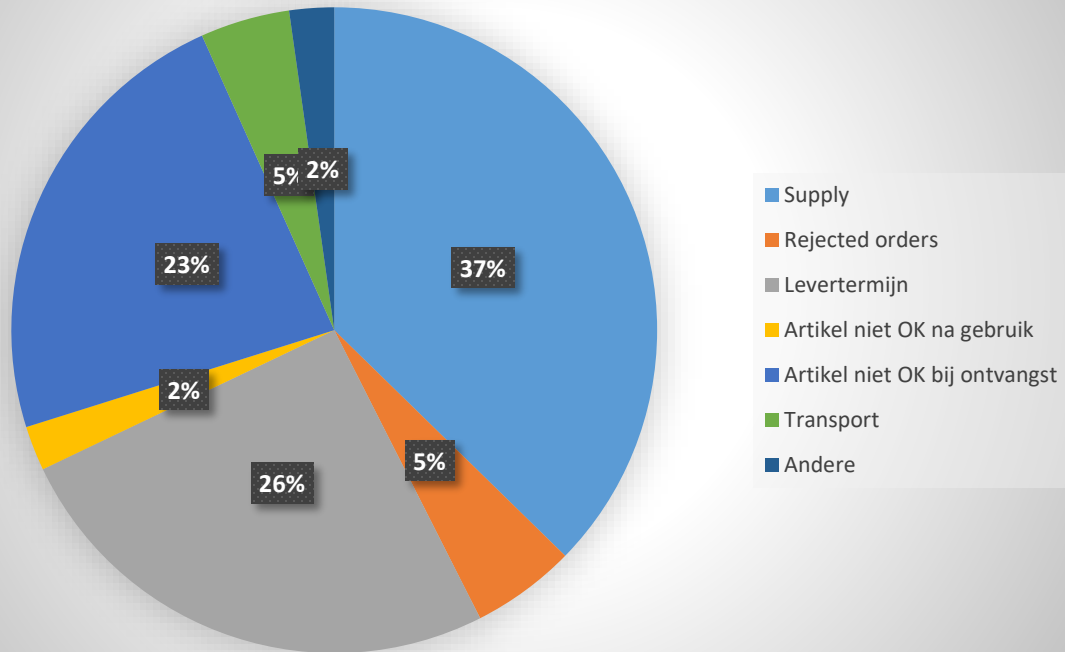

Analyse focustickets: klachten 2020

Analyse focustickets: klachten 2020

Analyse focustickets februari

Complaints by type

Complaints Supply Chain

NIKON ULTIMATE COUNTDOWN

PRESIO
ULTIMATE
SP

PRESIO ULTIMATE SP
Redefining Vision,
YOUR WAY