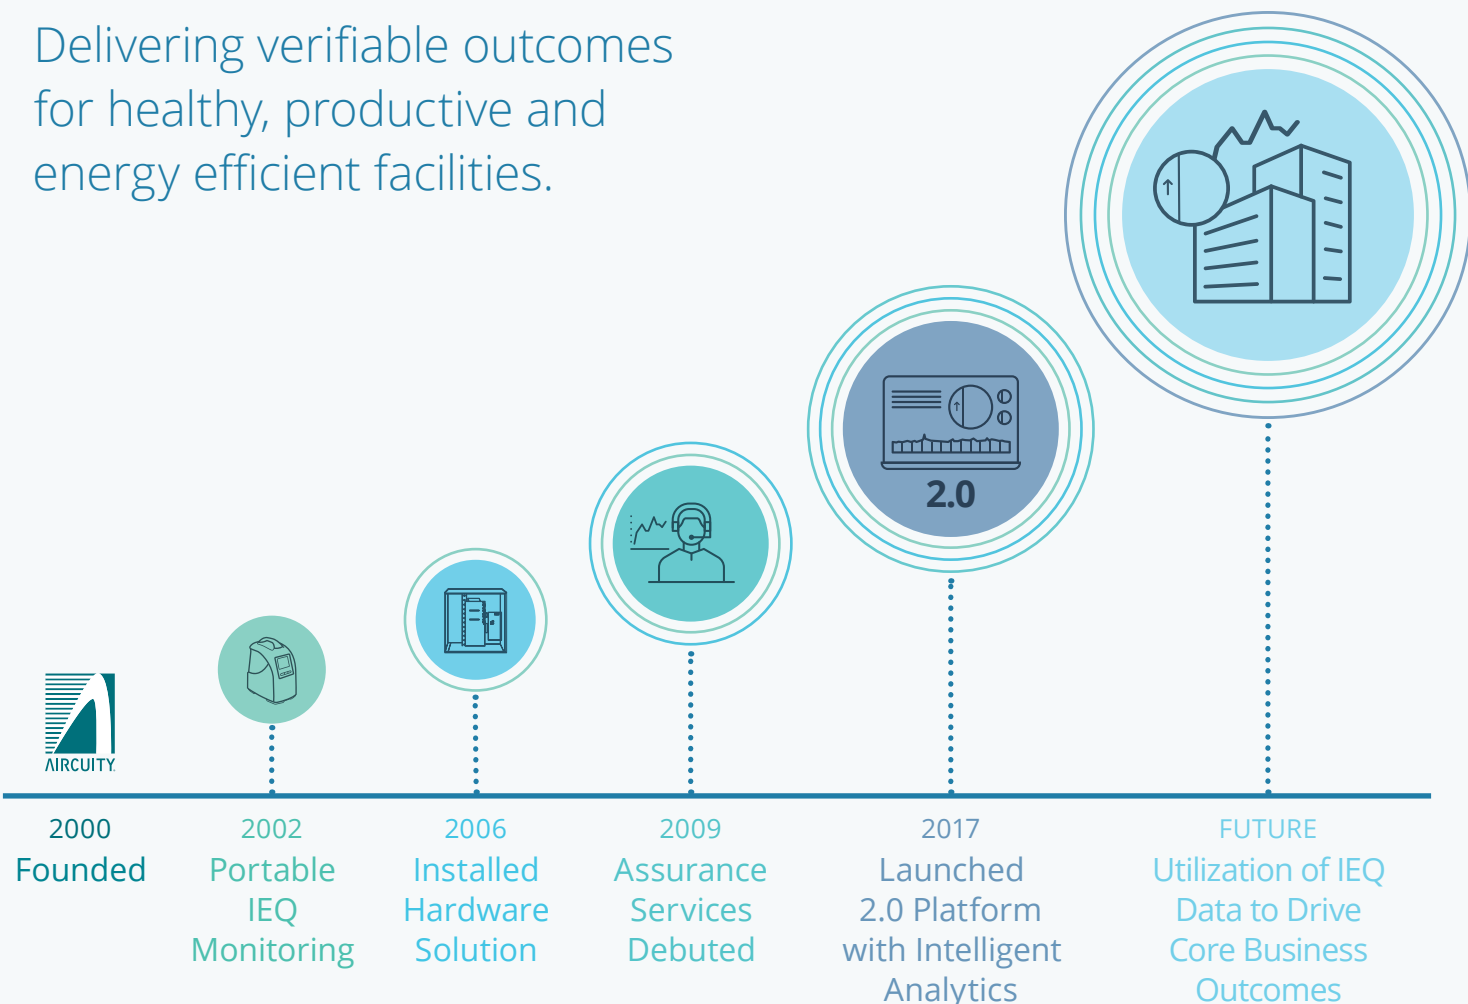

Celebrating 20 years of creating measurably better environments for clients

Delivering verifiable outcomes for healthy, productive and energy efficient facilities.

Aircuity Markets

Commercial Office

Healthcare

Higher Education

K-12 School

Life Sciences

Diverse Applications Beyond DCV

Economizer

Exhaust Fan Control

Fault Detections
Diagnostics

Smart Labs