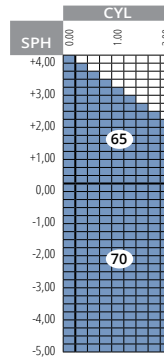

DE CEUNYNCK SUNDAYS WINTER

GELDIG TOT 28/02/2021 - VALABLE JUSQU'AU 28/02/2021

DeCeunynck

SUNDAYS BASIC

Uncoated

Single Vision

Lite 1.5 SunDays Brown / Grey / Grey-Green / Black 85% | € 3,90

Lite 1.5 SunDays Uncoated

Lite 1.5 SunDays Nanotech UV Backside

HighLite 1.6 SunDays Nanotech UV Backside

D+2

Nanotech UV backside

Single Vision

Lite 1.5 SunDays Brown / Grey-Green / Grey 85% | € 8,90

HighLite 1.6 SunDays Brown / Grey-Green / Grey 85% | € 9,90

Lite 1.5 SunDays

HighLite 1.6 SunDays

DS Pro Basic 1.5 SunDays add 0.75/3.00
 Ø 70/75 S+6,00 / -8,00 C4
 Ø 65/70 S+6,00 / -9,00 C4
 Ø 60/65 S+6,00 / -10,00 C4

DS Pro Basic 1.6 SunDays add 0.75/3.00
 Ø 75/80 S+4,00 / -9,00 C4
 Ø 70/75 & 65/70 S+4,00 / -10,00 C4
 Ø 60/65 S+6,00 / -10,00 C4