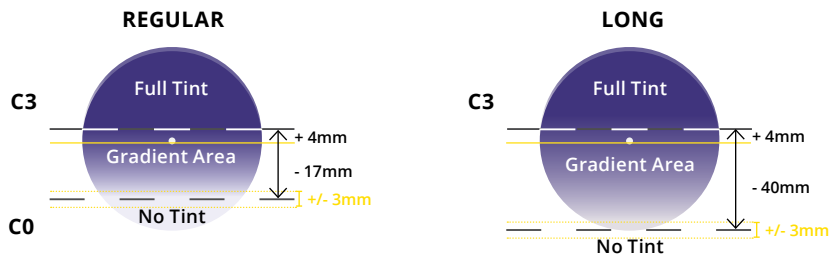

Ø 75/80 S+6,00 / -7,00 C4
 Ø 70/75 S+6,00 / -8,00 C4
 Ø 65/70 S+6,00 / -9,00 C4
 Ø 60/65 & 55/60 S+6,00 / -10,00 C4

Anateo Plus Mio/Std/Mini 1.6 SunDays add 0.75/3.50

Ø 75/80 S+6,00 / -9,00 C4
 Ø 70/75 S+6,00 / -10,00 C4
 Ø 65/70 & 60/65 & 55/60 S+6,00 / -11,00 C4

FULL TINT Brown / Grey / Black / Grey - Green	85%	U8, GY8, BK8, GG8
GRADUATED Brown / Grey / Black	85%	U83, Y83, K83

Graduated
+ €2,00

Nanotech UV backside - € 5,00

GRADUATED TINTED: C3/0

POLARIZED GRADIENT: C3/2