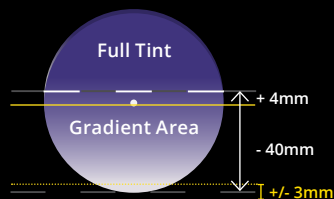

## GRADUATED TINTED: C3/0

LONG

C3