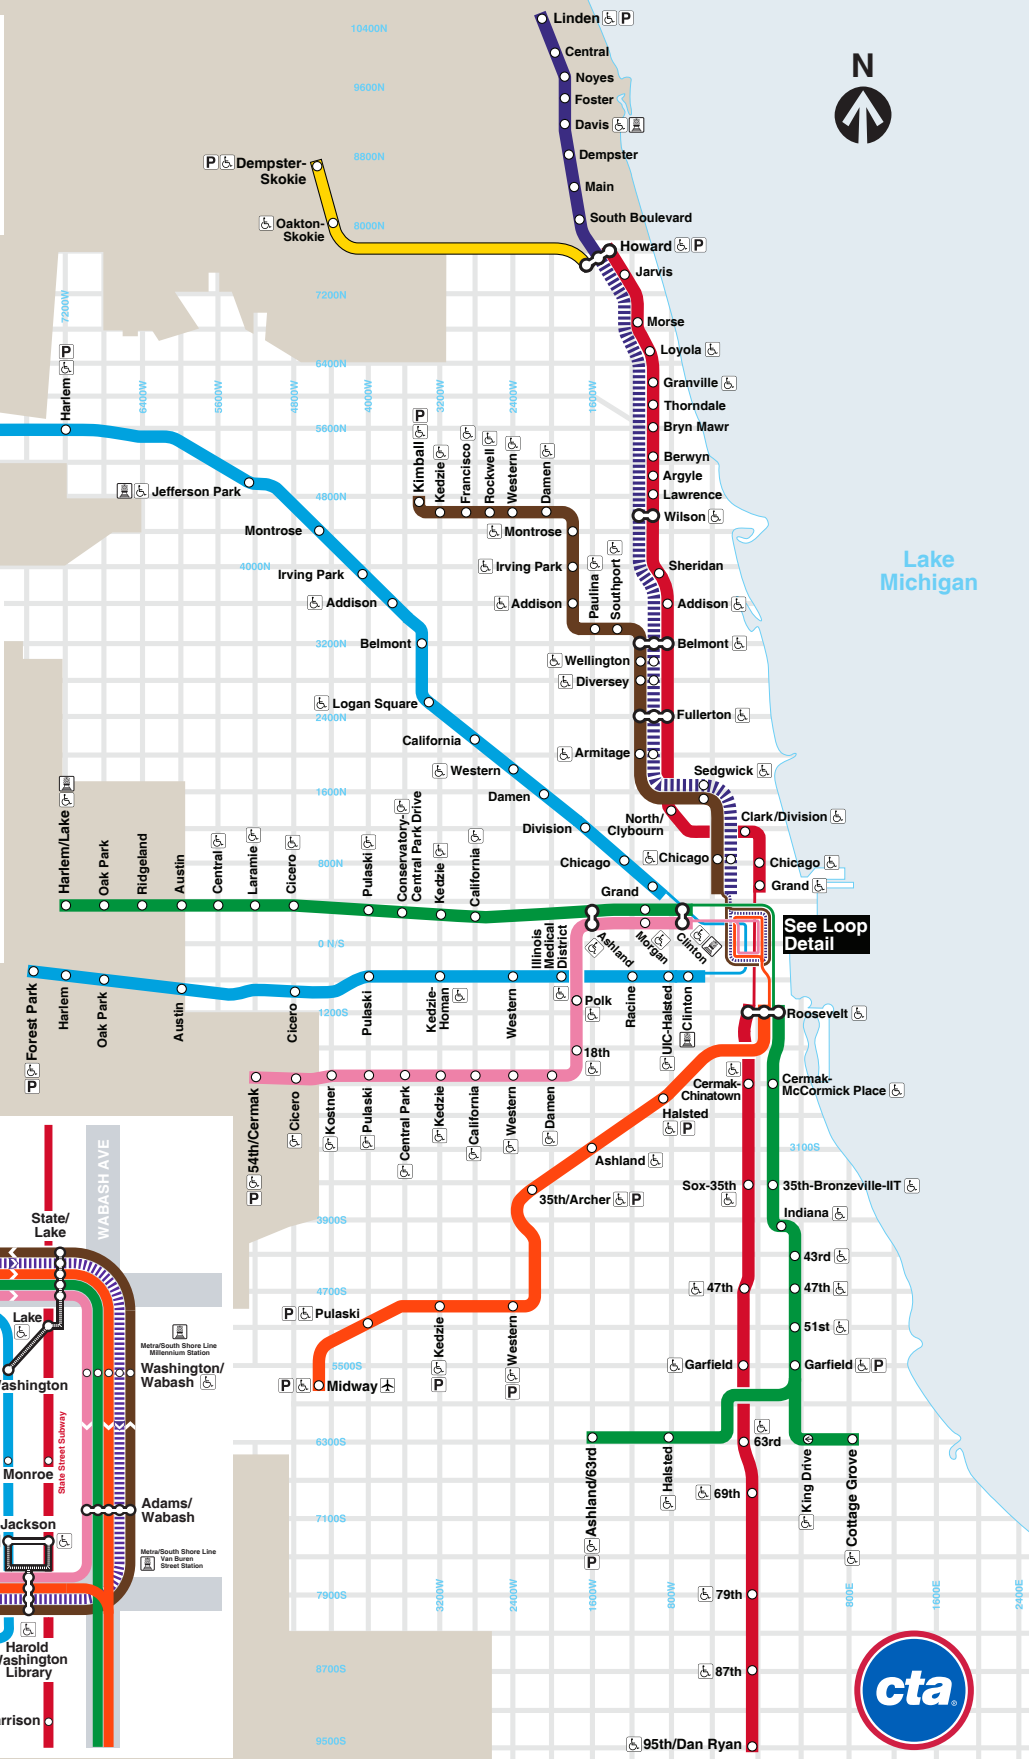

Rail ('L') System Map

For Travel Information Call:
1-312-836-7000

For Customer Assistance Call:
1-888-YOUR-CTA

Hearing Impaired:
1-888-CTA-TTY1

Online:
transitchicago.com

- Station
- Rush period service only
- Direction of travel
- Boarding at station in direction shown only
- Commuter rail
- Park & Ride
- Accessible station
- Airport
- Transfer station
- Transfer station: Use farecard to transfer between lines

Loop

See Loop Detail

©2019 Chicago Transit Authority – All rights reserved. Reproduction without permission is strictly prohibited. Visit transitchicago.com for latest version.