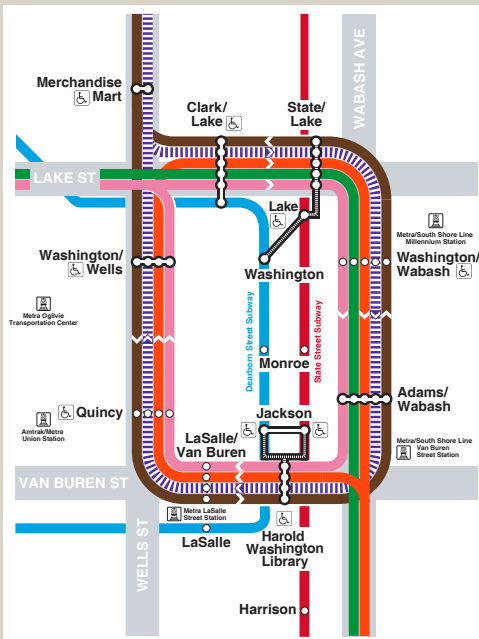

Rail ('L') System Map

For Travel Information Call:
1-312-836-7000

For Customer Assistance Call:
1-888-YOUR-CTA

Hearing Impaired:
1-888-CTA-TTY1

Online:
transitchicago.com

- Station
- Rush period service only
- Direction of travel
- Boarding at station in direction shown only
- Commuter rail
- Park & Ride
- Accessible station
- Airport
- Transfer station
- Transfer station: Use farecard to transfer between lines

Loop

See Loop Detail

©2019 Chicago Transit Authority – All rights reserved. Reproduction without permission is strictly prohibited. Visit transitchicago.com for latest version.