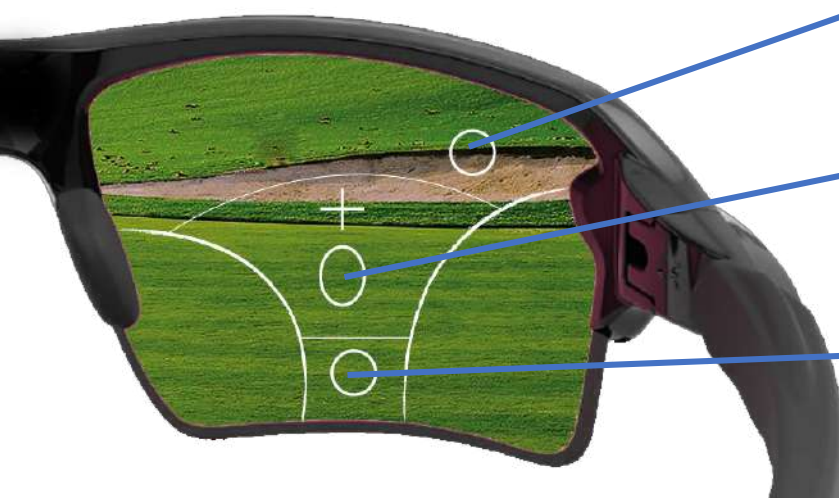

RADAR® EV PATH® *
 +2.00 / -5.00 CYL 2
 OO9208

€167

CLEAR
SV €370

GREY / BLACK
 €310

GREY / BLACK POLARIZED
 €340

*Radar® EV Path® with Shield Prescription Inserts is not available with PRIZM™ or TRANSITIONS™ GEN 8™. Prices displayed are per pair of lenses.

SPORT SPECIFIC PROGRESSIVE*

FAIRWAY ZONE - A wide golf specific distance zone, providing crisp vision above the fitting cross so you can follow your ball down the fairway.

PUTTING ZONE - A long and even golf specific intermediate zone, which allows the golfer to take their shots with a more natural head position.