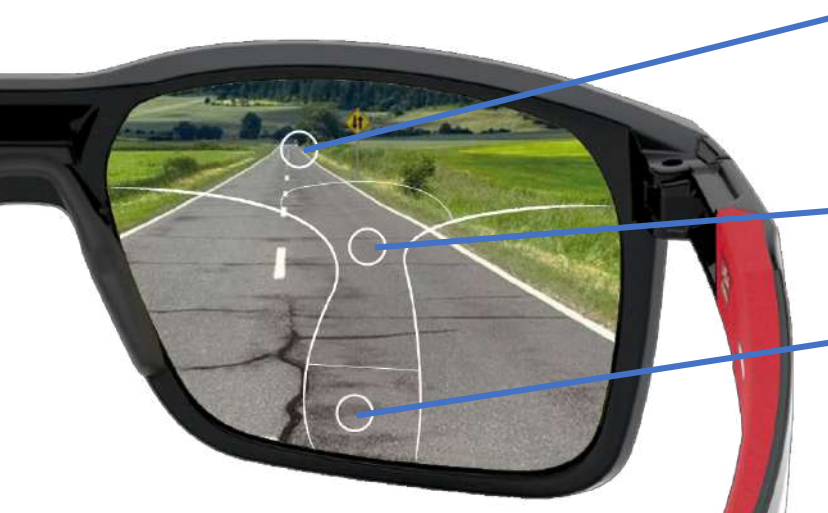

SPORT SPECIFIC PROGRESSIVE*

RIDING ZONE - A cycling specific distance zone, up to 20 degrees above the fitting cross. This provides sharp vision at the riders natural head position: chin down, eyes rotated up.