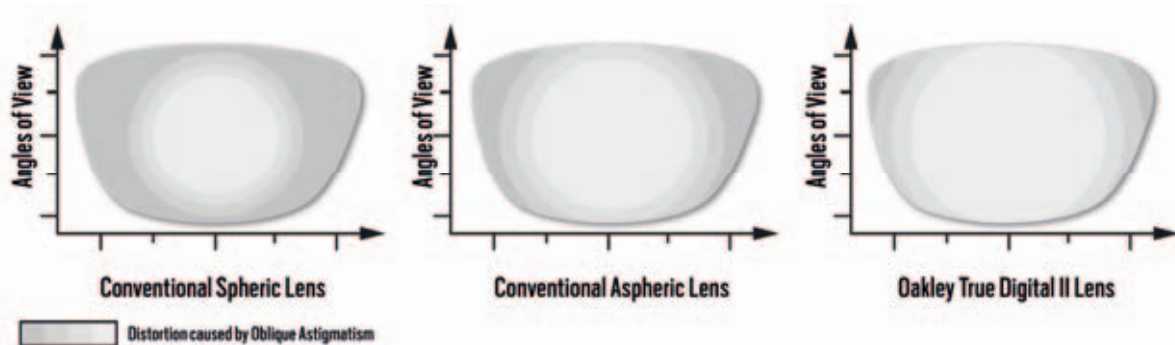

Other lenses are made up of multiple layers, attached with glue. Glue bonded layers diminish clarity and cause distortion.

One layer and no glue means the greatest possible clarity and least distortion. Look through less to see more.

OAKLEY: FUSED AT THE MOLECULAR LEVEL

VS.

COMPETITORS: GLUED LAYERS = DISTORTION

PHOTOCHROMIC

- Our photochromic lenses help you adapt to changing light conditions so you can always perform at your best.
- Your lenses won't be too dark when the sun pulls a disappearing act or too light when it knifes through the clouds.

LIGHT CONDITIONS

LENS ADAPTATIONS

OPTICAL LENS TECHNOLOGY

OAKLEY AUTHENTIC PRESCRIPTION LENSES

The Oakley Authentic Prescription Lens Program, including sun and optical styles, features Oakley's unparalleled optical innovations merged with leading technologies and features designed to meet, and exceed, the uncompromising demands of sport and everyday life. Only Oakley Authentic lenses are signed with the ellipse logo, an icon of uncompromising quality for proof of Oakley authenticity.

- Wider power ranges with no frost in the lens periphery
- Minimizes oblique astigmatism for a wider field of view
- Faster adaptation & patient comfort

HIGH-WRAP SPORT FRAMES IN HIGH PRESCRIPTIONS

- This technology uses what we know about frame tilt, wrap, and vertex distance to optimize your doctor's prescription for your frame on your face.