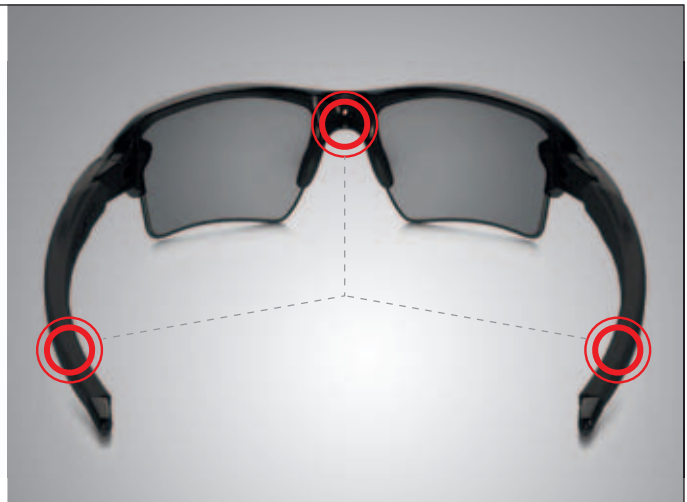

Other lenses are made up of multiple layers, attached with glue. Glue bonded layers diminish clarity and cause distortion.

One layer and no glue means the greatest possible clarity and least distortion. Look through less to see more.

FRAME TECHNOLOGY

ADVANCER™ TECHNOLOGY

Oakley® Advancer technology is designed to instantly open airflow to help combat fogging and overheating. With a simple pull of a toggle, wearers are able to harness cooling airflow so they can focus on their performance and not the conditions around them. The Advancer is available in sport performance frames, such as Flight Jacket and Radar® EV Advancer, and a more streamlined lifestyle version is available in active frames such as Oakley Anorak and Rev Up.

THREE-POINT FIT

Oakley's Three-Point Fit ensures that each frame makes contact only at the bridge of the nose and behind the temples. This retains optics in perfect alignment, maintains a secure fit and eliminates the discomfort of ordinary frames that hook the ears with unbalanced pressure points.