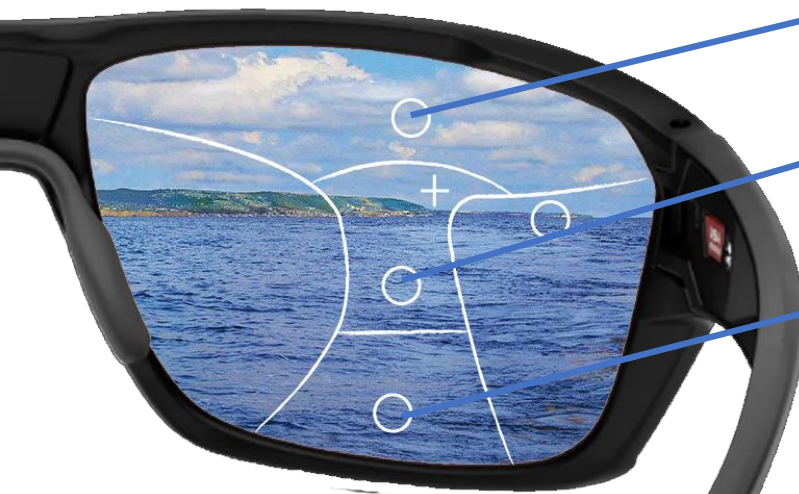

## SPORTS PERFORMANCE - SHIELD

**RADAR® EV PATH® \***  
+2.00 / -5.00 CYL 3  
OO9208

€167

**CLEAR**  
**SV** €370

**GREY / BLACK**  
€310

**GREY / BLACK POLARIZED**  
€340

\*Radar® EV Path® with Shield Prescription Inserts is not available with PRIZM™ or TRANSITIONS™ GEN 8™. Prices displayed are per pair of lenses.

## SPORT SPECIFIC PROGRESSIVE\*

**CASTING ZONE** - A wide fishing specific distance zone delivers crisp vision, allowing to scan, cast and spot fish effectively.

**FISHING ZONE** - A fishing specific intermediate zone which allows you to fish with a more natural head position.