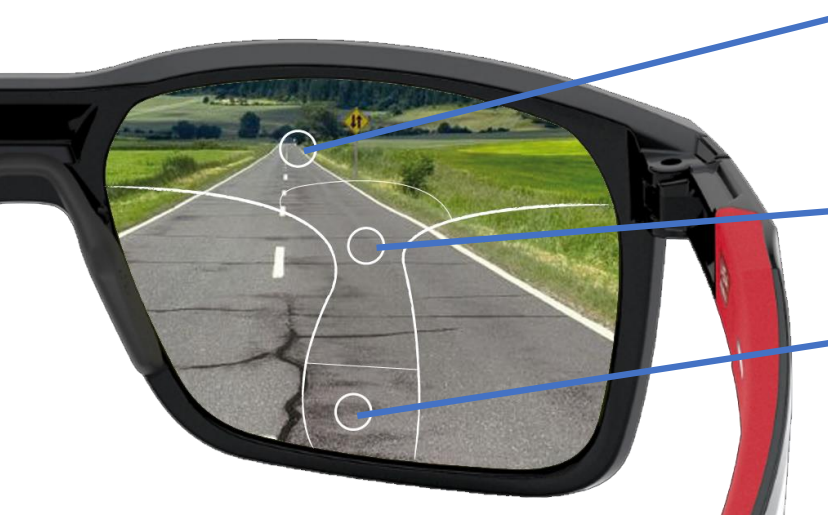

## SPORTS PERFORMANCE

	POWER RANGE	FRAME PRICE	CLEAR LENS	TRANSITIONS™ GEN 8™	PRIZM™
	<b>FLAK® 2.0 XL</b> +4.00 / -5.00 CYL 3 OO9188	€166	<b>SV</b> €400 <b>PAL</b> €620	€540 €760	€380 €580
	<b>PLAZMA</b> +4.00 / -5.00 CYL 3 OO9019	€166	<b>SV</b> €400 <b>PAL</b> €620	€540 €760	€380 €580
	<b>FLAK® XS</b> +2.00 / -3.50 CYL 2 OJ9005	€111	<b>SV</b> €330 <b>PAL</b> €550	€470 €690	€310 €510

## SPORT SPECIFIC PROGRESSIVE\*

**RIDING ZONE** - A cycling specific distance zone, up to 20 degrees above the fitting cross. This provides sharp vision at the riders natural head position: chin down, eyes rotated up.