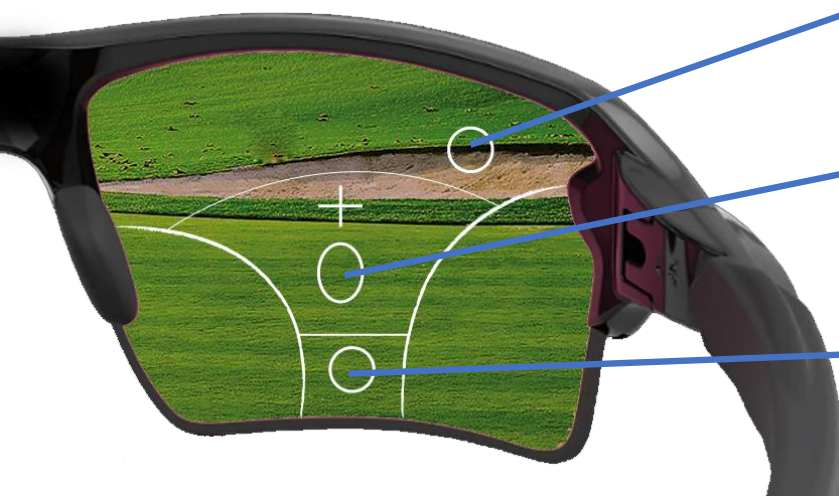

## SPORTS PERFORMANCE - SHIELD

**RADAR® EV PATH® \***  
 +2.00 / -5.00 CYL 3  
 OO9208

€167

**CLEAR**  
**SV** €370

**GREY / BLACK**  
 €310

**GREY / BLACK POLARIZED**  
 €340

\*Radar® EV Path® with Shield Prescription Inserts is not available with PRIZM™ or TRANSITIONS™ GEN 8™. Prices displayed are per pair of lenses.

## SPORT SPECIFIC PROGRESSIVE\*

**FAIRWAY ZONE** - A wide golf specific distance zone, providing crisp vision above the fitting cross so you can follow your ball down the fairway.

**PUTTING ZONE** - A long and even golf specific intermediate zone, which allows the golfer to take their shots with a more natural head position.

**SCORECARD ZONE** - A golf specific near vision zone which allows the golfer to clearly see their scorecard.

\*Sport Specific Progressives available in a limited range of colours and powers.

**Check MyLuxottica®** for more lens options, frames and frame specific power ranges.