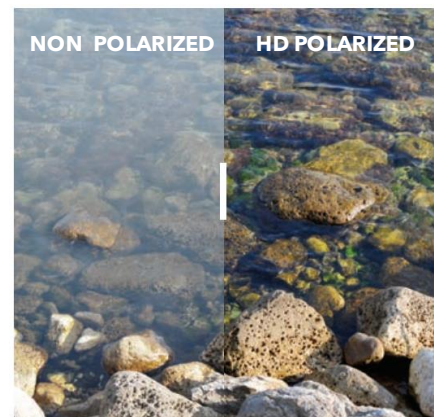

**Below you'll find some of our favourite wrap glasses and frames** for your fishing prescription.

\*VLT - Visual Light Transmission (for polarized option)

**SPLIT SHOT** OO9416-0564  
+4.00 / -4.00 CYL 3

**TURBINE** OO9263-5663  
+4.00 / -5.00 CYL 3

**STRAIGHTLINK™** OO9331-05  
+4.00 / -6.00 CYL 3

Both lenses are manufactured at the same time to perfectly align and center the axis of polarization. This prevents any unwanted glare from sneaking through any part of the lens.

On and around water, this helps to relax your eyes, and allow to see things clearly on and just below the surface.