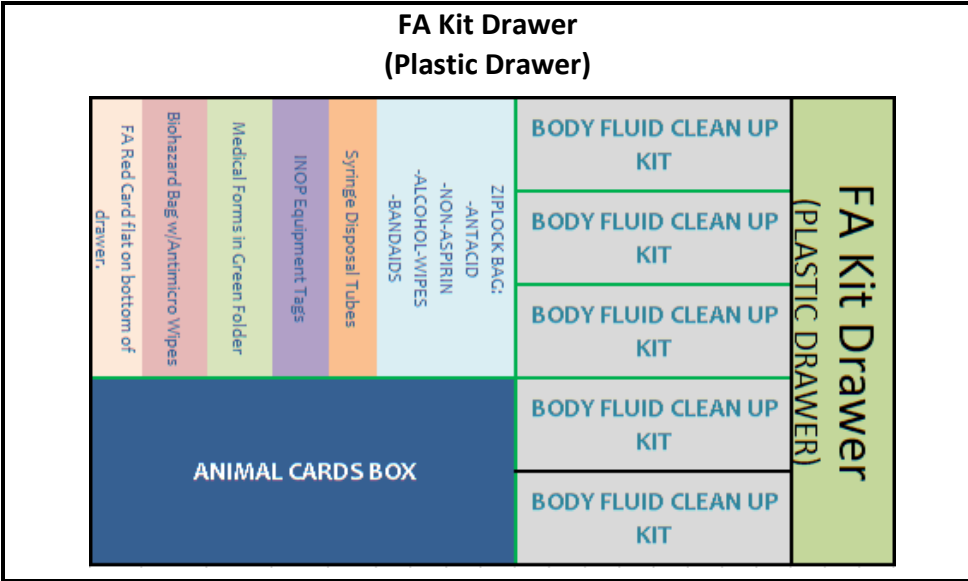

FA Kit Carrier

Vendor	Product #	Product Description	Drawer Quantity
NORMED			
	5347	Cetafen, Non Aspirin	25
	2601	Alcohol Prep Pads	25
	1017	Liteflex Elastic Strip	25
	1127	Liteflex Elastic Strip	25
	5672	Antacid & Indigestion (chewable)	25
	7710	BODY FLUID CLEAN-UP KIT - sold individually	5
	0583	Biohazard Bag with Antimicrobial Wipes	1
Curtis Direct			
	MX65-1	INOP Equipment Tag	5
	WHTSHPTUBE	Syringe Disposal Tube	2
	30112	Flight Attendant Red Card (30112)	1
Fg to Distribute			
	Med Forms	Medical Forms in Green Folder	1
	Animal Cards	Box of Animal Cards	1