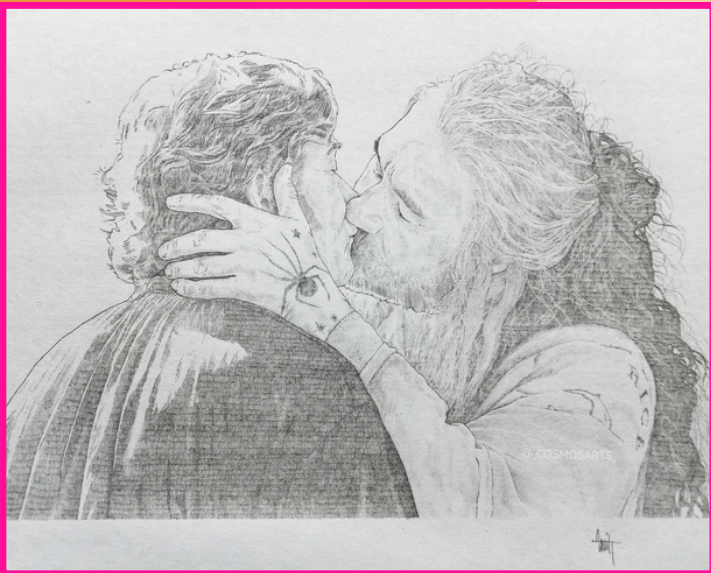

DONATED BY @PATCHWORKPIRATEBEAR

Details: A colouring-in sheet (black line drawing on a white background), with subject matter of the winner's choice.

ART COMMISSION

35

DONATED BY @COSMOSARTS

Details: One character, simple sketch or more detailed portrait on pencil (bust included depending on commission choice, but no full body), drawing based on existing screencap from the show