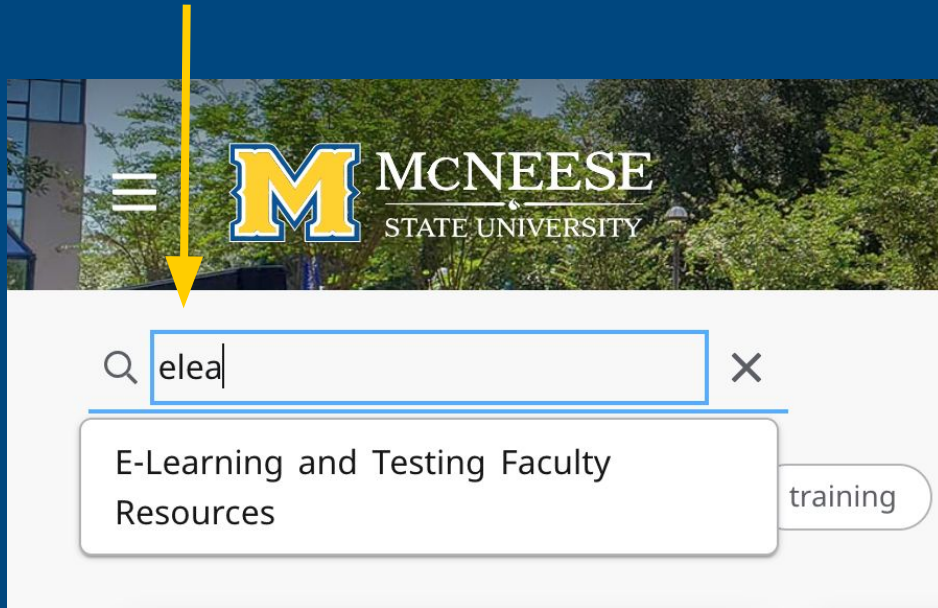

LOGIN TO CANVAS

Wendi Prater, Ph.D.
Director eLearning

START AT (1) MY.MCNEESE.EDU

(2) Select the MyMcNeese Button

(3) Select the 3 lines next to M logo

(4) Select Discover

(5) Start Typing "eLearning in the search box; then select E-Learning and Testing Faculty Resources