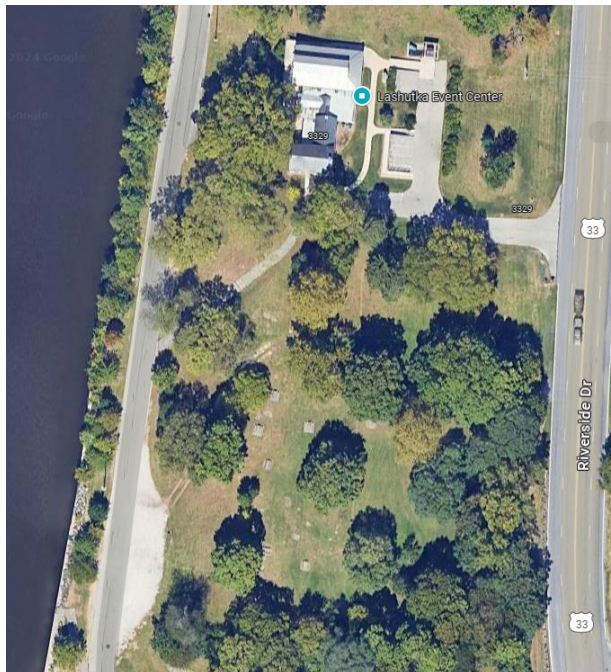

LASHUTKA EVENT CENTER PARKING

3479 Riverside Dr. Columbus OH 43221

Enter the park at the intersection of Riverside Drive and Nottingham Road, will be turning on "Griggs Park Drive"

Follow pathway until reaching gravel lot, marked with signage for parking. Guests will walk up the stair path to the shelter.

Permit holder, ADA drop off and vendor drop off can be done at top lot.